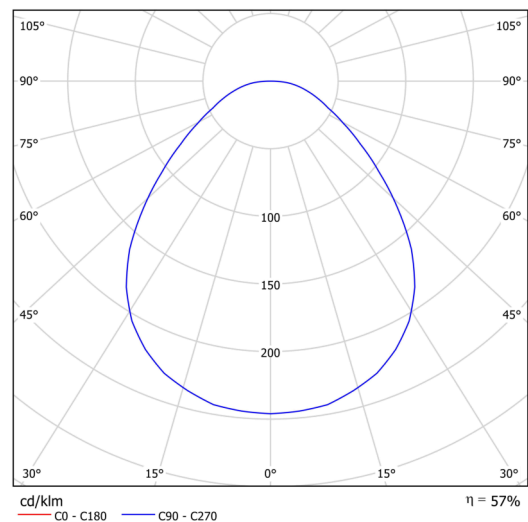

Luminous data

Lum. flux of luminaire	6260 lm
Lum. flux of light source	10980 lm
Lum. flux of light source in emergency mode	200 lm
Chromaticity temperature	4000 K
Rated life time LED L80/B10	100000 hours
CRI	Ra80
MacAdam	3
Blue light hazard	Risk group 0

Eulum data for calculation programs are available at www.osmont.cz.