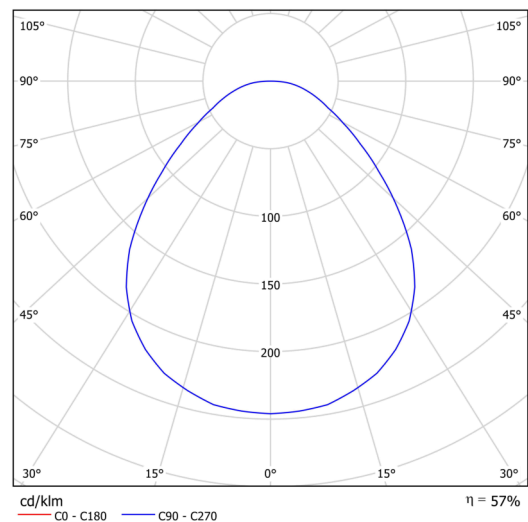

Luminous data

Lum. flux of luminaire	10280 lm
Lum. flux of light source	15810 lm
Chromaticity temperature	4000 K
Rated life time LED L80/B10	100000 hours
CRI	Ra80
MacAdam	3
Blue light hazard	Risk group 0

Eulum data for calculation programs are available at www.osmont.cz.