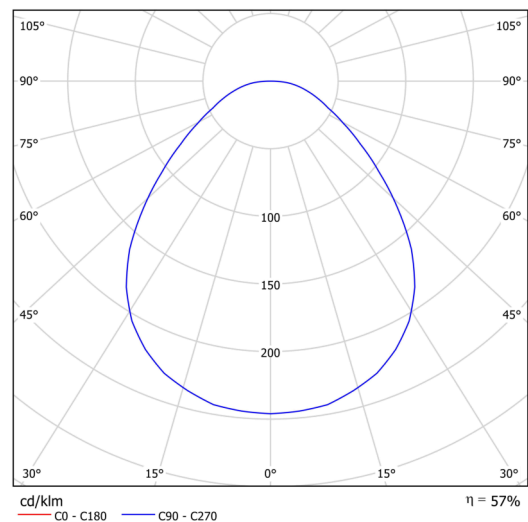

Luminous data

Lum. flux of luminaire	7140 lm
Lum. flux of light source	10980 lm
Lum. flux of light source in emergency mode	200 lm
Chromaticity temperature	4000 K
Rated life time LED L80/B10	100000 hours
CRI	Ra80
MacAdam	3
Blue light hazard	Risk group 0

Eulum data for calculation programs are available at www.osmont.cz.