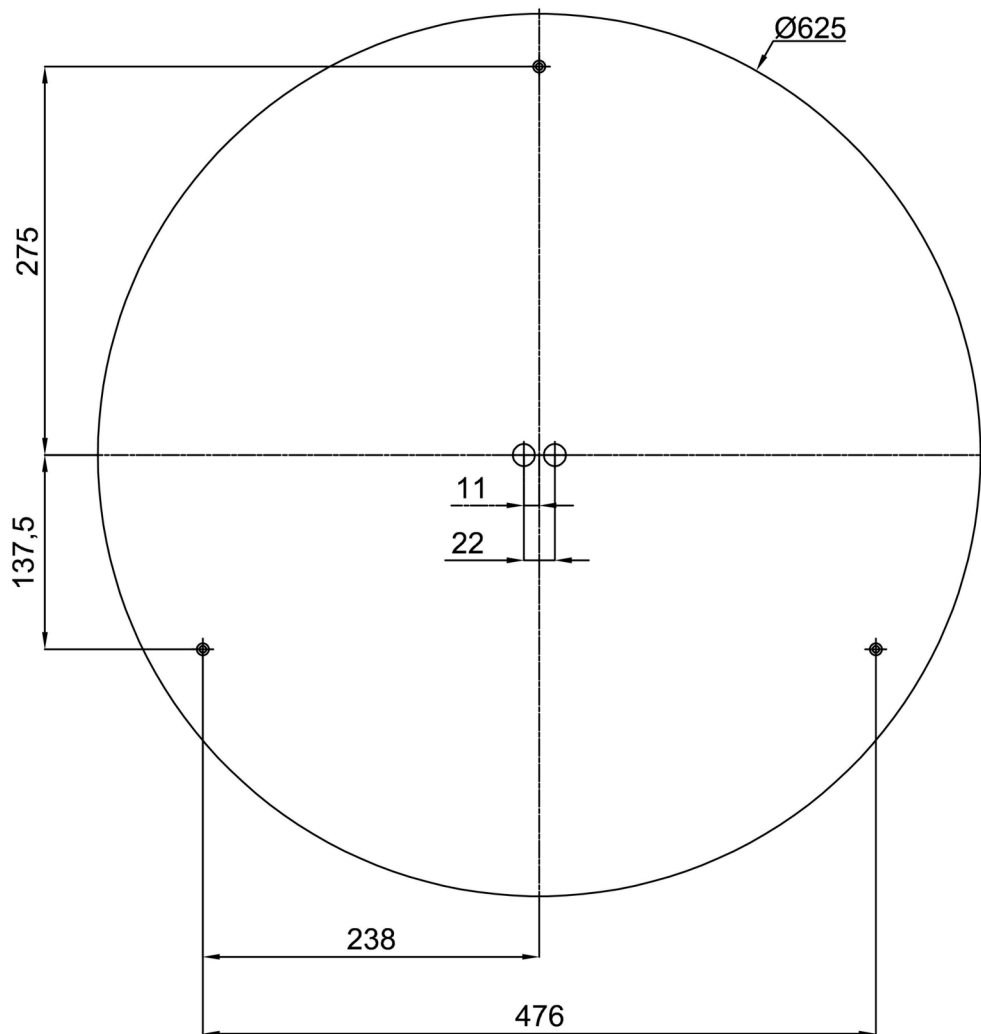

Technical data

Types of luminaires	Emergency combined
Mounting type	surface mounted
Base material	steel
Shade material	Plastic opal prismatic (FOP) with metal collar
Base color	white Ral9003
Shade color	white
Holding the shade	folding system
Mounting location	ceiling/wall
Width	645 mm
Length	645 mm
Height	80 mm
Diameter	ø 645 mm
mounting holes (diameter)	2xø5mm
Cable entrance	2xø16mm
Energy Class	D
Operating temperature	from -20°C to +30°C

Installation dimensions:

Additional assortment:

Lampshade

Product code	Name	Color	Picture	Drawing
20731	FOP4C	white - black	