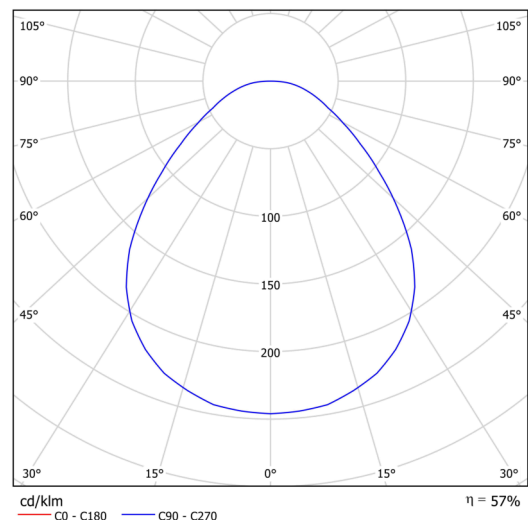

Luminous data

Lum. flux of luminaire	6000 lm
Lum. flux of light source	10520 lm
Chromaticity temperature	3000 K
Rated life time LED L80/B10	100000 hours
CRI	Ra80
MacAdam	3
Blue light hazard	Risk group 0

Eulum data for calculation programs are available at www.osmont.cz.