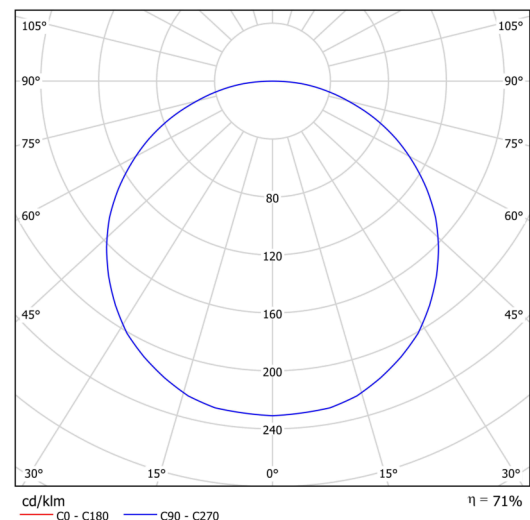

Luminous data

Lum. flux of luminaire	11230 lm
Lum. flux of light source	15810 lm
Lum. flux of light source in emergency mode	200 lm
Chromaticity temperature	4000 K
Rated life time LED L80/B10	100000 hours
CRI	Ra80
MacAdam	3
Blue light hazard	Risk group 0

Eulum data for calculation programs are available at www.osmont.cz.