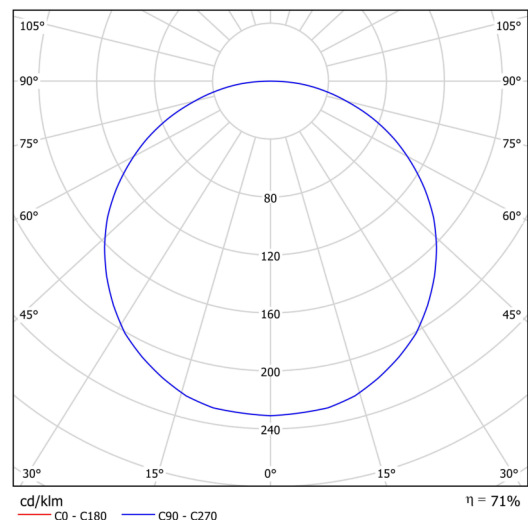

Luminous data

Lum. flux of luminaire	11230 lm
Lum. flux of light source	15810 lm
Chromaticity temperature	4000 K
Rated life time LED L80/B10	100000 hours
CRI	Ra80
MacAdam	3
Blue light hazard	Risk group 0

Eulum data for calculation programs are available at www.osmont.cz.