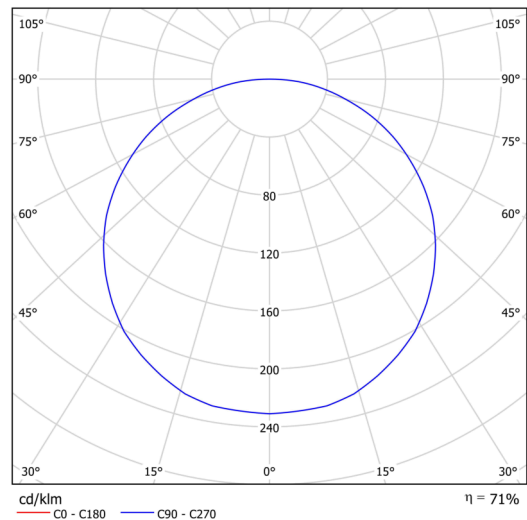

Luminous data

Lum. flux of luminaire	7030 lm
Lum. flux of light source	10980 lm
Lum. flux of light source in emergency mode	200 lm
Chromaticity temperature	4000 K
Rated life time LED L80/B10	100000 hours
CRI	Ra80
MacAdam	3
Blue light hazard	Risk group 0

Eulum data for calculation programs are available at www.osmont.cz.