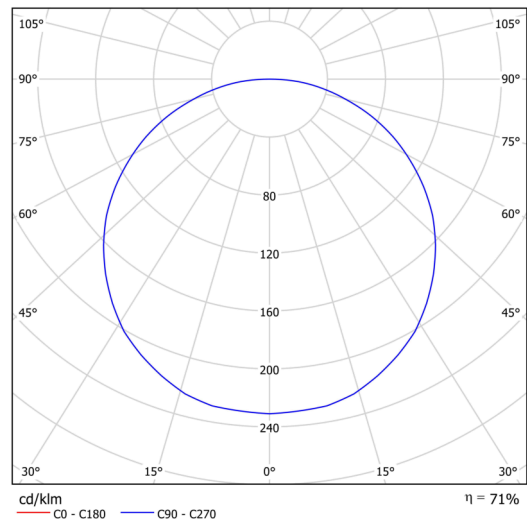

Luminous data

Lum. flux of luminaire	7800 lm
Lum. flux of light source	10980 lm
Chromaticity temperature	4000 K
Rated life time LED L80/B10	100000 hours
CRI	Ra80
MacAdam	3
Blue light hazard	Risk group 0

Eulum data for calculation programs are available at www.osmont.cz.