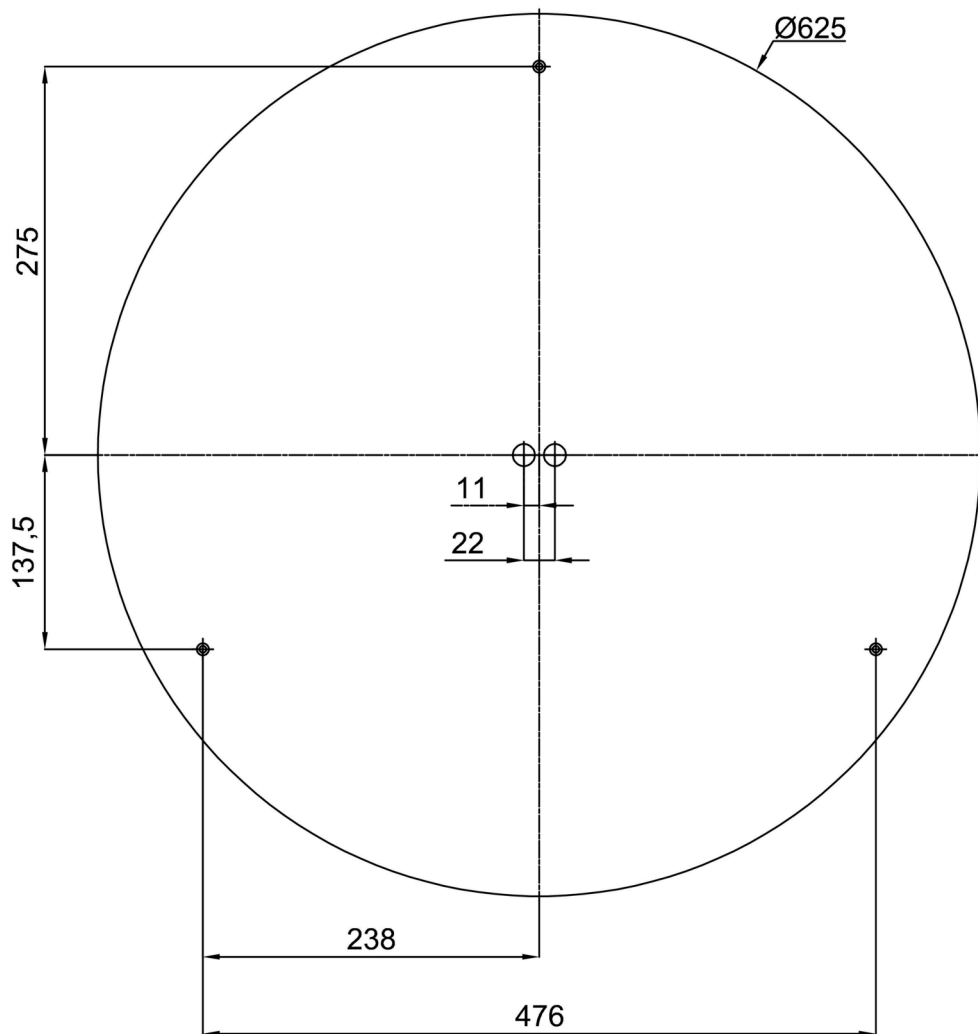

## Technical data

Types of luminaires	Dimmable
Mounting type	surface mounted
Base material	steel
Shade material	Plastic opal (FO) with metal collar
Base color	black Ral9005
Shade color	white - black
Holding the shade	folding system
Mounting location	ceiling/wall
Width	645 mm
Length	645 mm
Height	80 mm
Diameter	ø 645 mm
mounting holes (diameter)	2xø5mm
Cable entrance	2xø16mm
Energy Class	D
Operating temperature	from -20°C to +30°C

## Installation dimensions:

Additional assortment:

Lampshade

Product code	Name	Color	Picture	Drawing
20730	F04C	white - black		