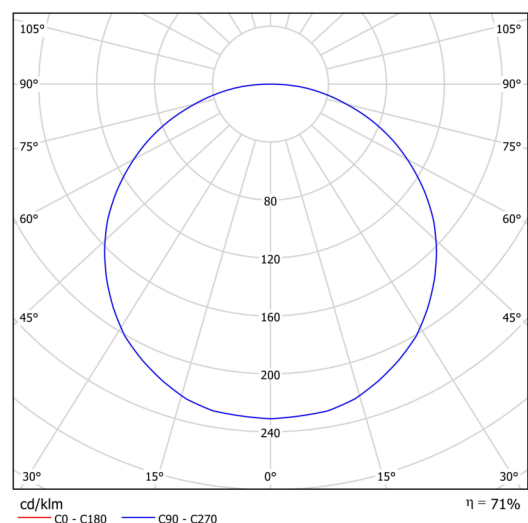

Luminous data

Lum. flux of luminaire	7800 lm
Lum. flux of light source	10980 lm
Chromaticity temperature	4000 K
Rated life time LED L80/B10	100000 hours
CRI	Ra80
MacAdam	3
Blue light hazard	Risk group 0

Eulum data for calculation programs are available at www.osmont.cz.