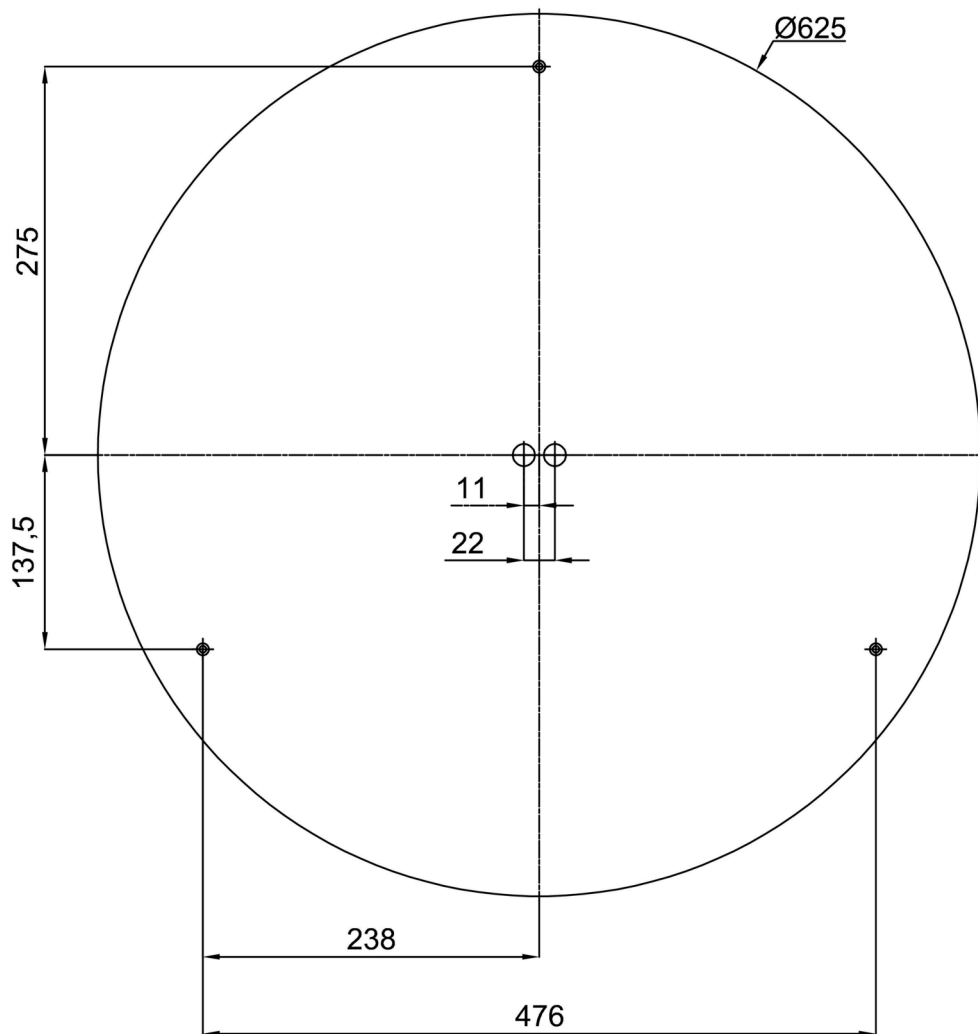

Technical data

Types of luminaires	Classic on/off
Mounting type	surface mounted
Base material	steel
Shade material	Plastic opal (FO) with metal collar
Base color	black Ral9005
Shade color	white - black
Holding the shade	folding system
Mounting location	ceiling/wall
Width	645 mm
Length	645 mm
Height	80 mm
Diameter	ø 645 mm
mounting holes (diameter)	2xø5mm
Cable entrance	2xø16mm
Energy Class	D
Operating temperature	from -20°C to +30°C

Electrical data

Power consumption	65 W
Ingress Protection	IP40
Socket	LED modul
terminal block	snap terminal block

Luminous data

Lum. flux of luminaire	7800 lm
Lum. flux of light source	10980 lm
Chromaticity temperature	4000 K
Rated life time LED L80/B10	100000 hours
CRI	Ra80
MacAdam	3
Blue light hazard	Risk group 0

Installation dimensions:

Additional assortment:

Lampshade

Product code	Name	Color	Picture	Drawing
20730	F04C	white - black	