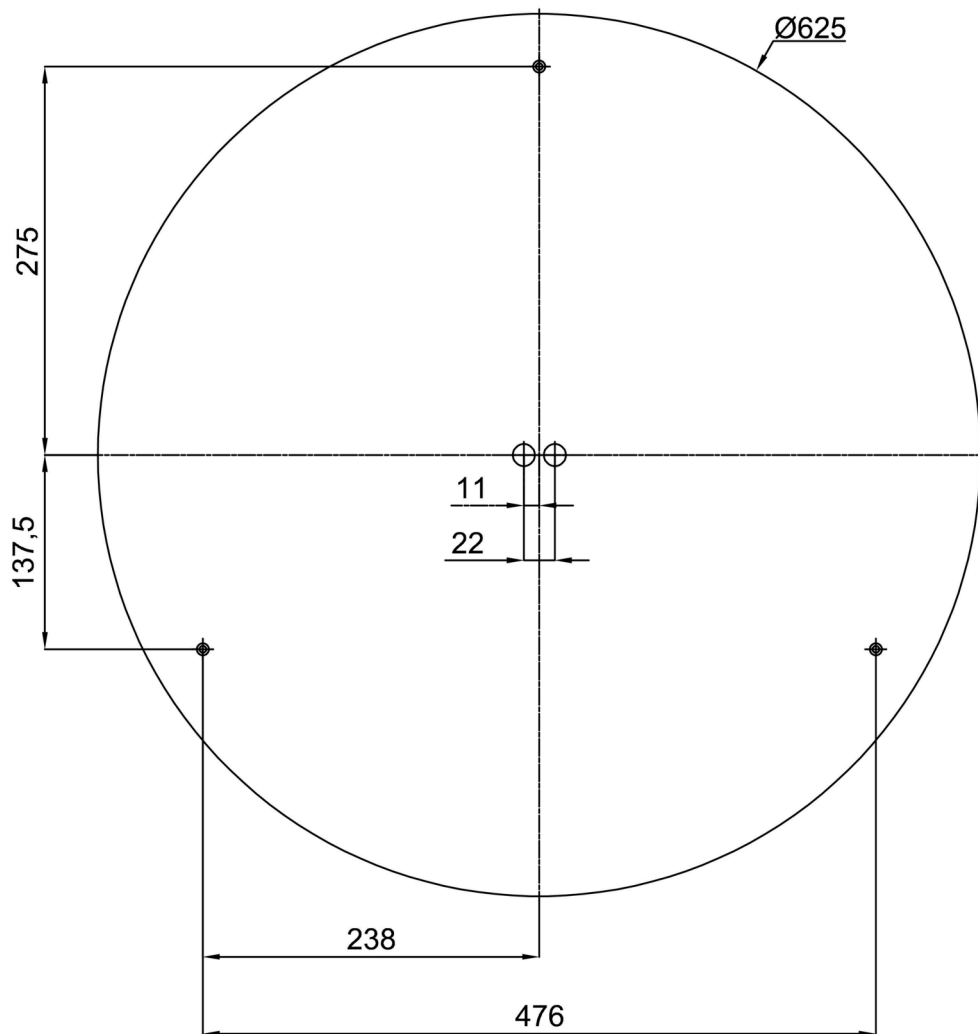

Technical data

Types of luminaires	Dimmable
Mounting type	surface mounted
Base material	steel
Shade material	Plastic opal (FO) with metal collar
Base color	white Ral9003
Shade color	white
Holding the shade	folding system
Mounting location	ceiling/wall
Width	645 mm
Length	645 mm
Height	80 mm
Diameter	ø 645 mm
mounting holes (diameter)	2xø5mm
Cable entrance	2xø16mm
Energy Class	D
Operating temperature	from -20°C to +30°C

Installation dimensions:

Additional assortment:

Lampshade

Product code	Name	Color	Picture	Drawing
20728	F04B	white		