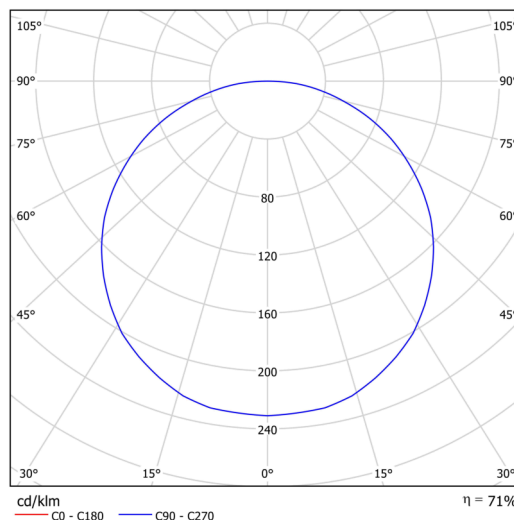

Luminous data

Lum. flux of luminaire	12490 lm
Lum. flux of light source	15810 lm
Chromaticity temperature	4000 K
Rated life time LED L80/B10	100000 hours
CRI	Ra80
MacAdam	3
Blue light hazard	Risk group 0

Eulum data for calculation programs are available at www.osmont.cz.