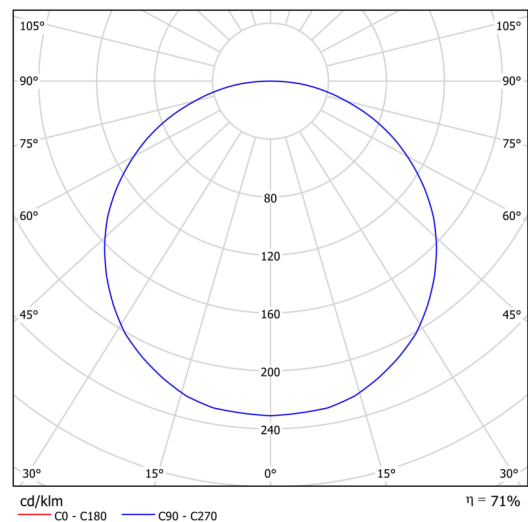

Luminous data

Lum. flux of luminaire	12490 lm
Lum. flux of light source	15810 lm
Chromaticity temperature	4000 K
Rated life time LED L80/B10	100000 hours
CRI	Ra80
MacAdam	3
Blue light hazard	Risk group 0

Eulum data for calculation programs are available at www.osmont.cz.