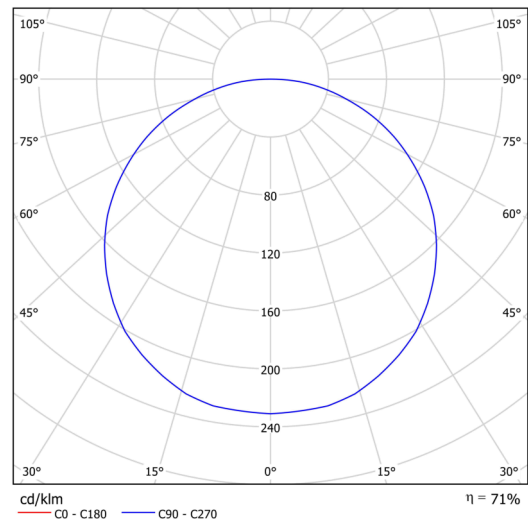

Luminous data

Lum. flux of luminaire	8670 lm
Lum. flux of light source	10980 lm
Lum. flux of light source in emergency mode	200 lm
Chromaticity temperature	4000 K
Rated life time LED L80/B10	100000 hours
CRI	Ra80
MacAdam	3
Blue light hazard	Risk group 0

Eulum data for calculation programs are available at www.osmont.cz.