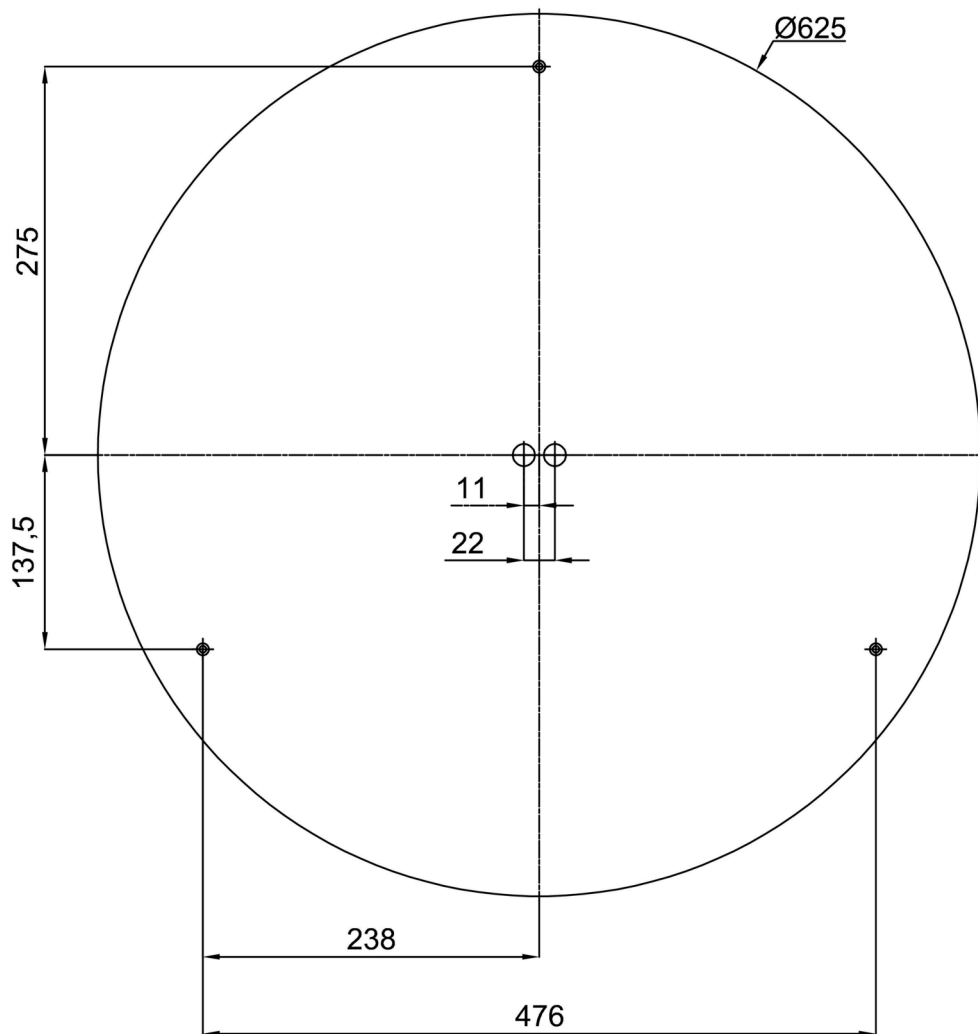

Technical data

Types of luminaires	Dimmable
Mounting type	surface mounted
Base material	steel
Shade material	Plastic opal (FO) with metal collar
Base color	white Ral9003
Shade color	white
Holding the shade	folding system
Mounting location	ceiling/wall
Width	645 mm
Length	645 mm
Height	80 mm
Diameter	ø 645 mm
mounting holes (diameter)	2xø5mm
Cable entrance	2xø16mm
Energy Class	D
Operating temperature	from -20°C to +30°C

Electrical data

Power consumption	65 W
Ingress Protection	IP40
Socket	LED modul
terminal block	snap terminal block

Luminous data

Lum. flux of luminaire	8670 lm
Lum. flux of light source	10980 lm
Chromaticity temperature	4000 K
Rated life time LED L80/B10	100000 hours
CRI	Ra80
MacAdam	3
Blue light hazard	Risk group 0

Installation dimensions:

Additional assortment:

Lampshade

Product code	Name	Color	Picture	Drawing
20728	F04B	white		