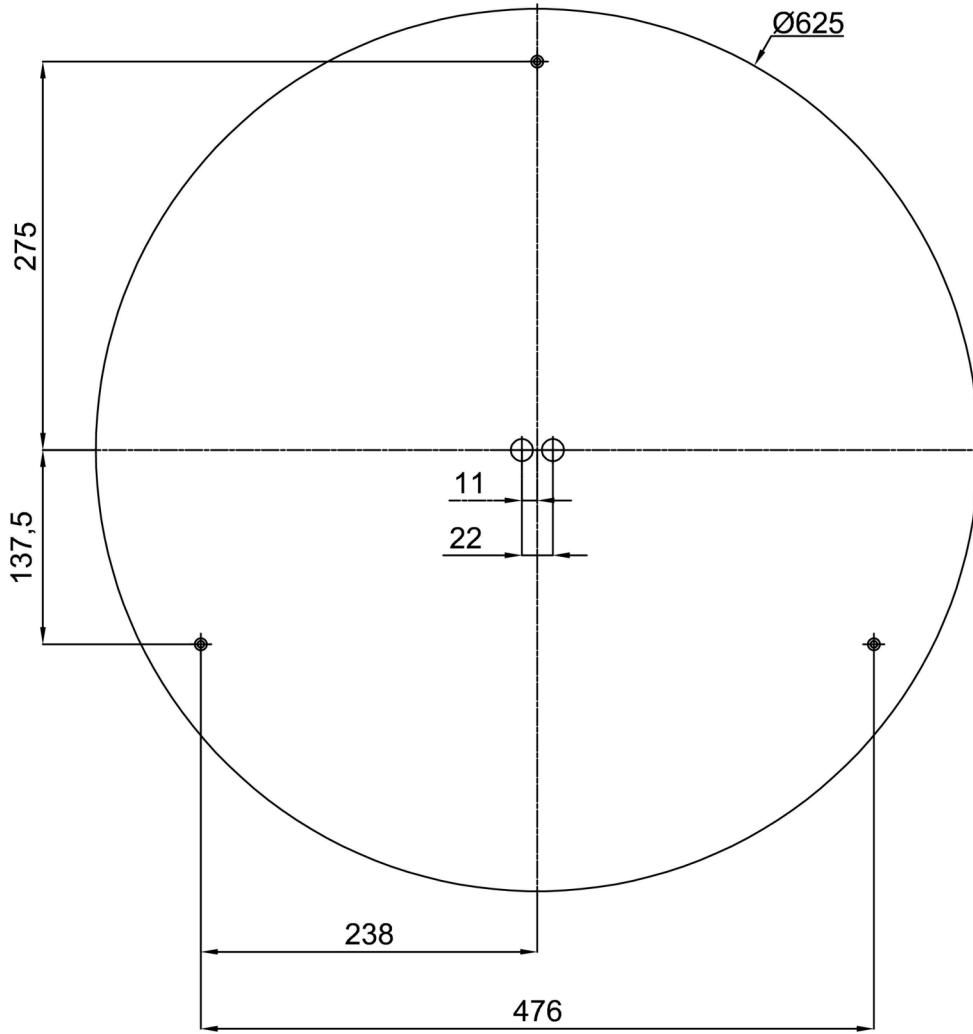

Technical data

Types of luminaires	Classic on/off
Mounting type	surface mounted
Base material	steel
Shade material	Plastic opal (FO) with metal collar
Base color	black Ral9005
Shade color	white - black
Holding the shade	folding system
Mounting location	ceiling/wall
Width	645 mm
Length	645 mm
Height	80 mm
Diameter	ø 645 mm
mounting holes (diameter)	2xø5mm
Cable entrance	2xø16mm
Energy Class	D
Operating temperature	from -20°C to +30°C

Installation dimensions:

Additional assortment:

Lampshade

Product code	Name	Color	Picture	Drawing
20730	F04C	white - black		