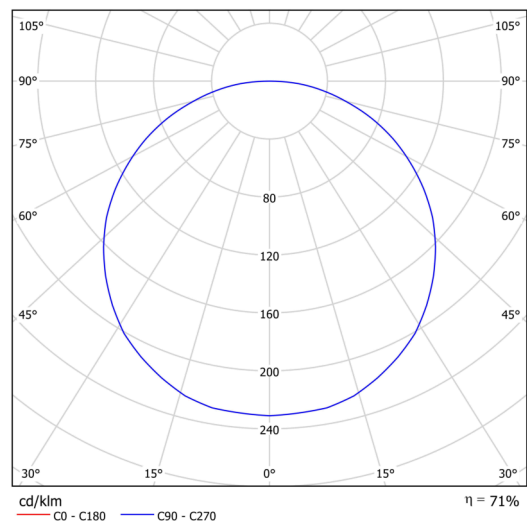

Luminous data

Lum. flux of luminaire	10760 lm
Lum. flux of light source	15160 lm
Chromaticity temperature	3000 K
Rated life time LED L80/B10	100000 hours
CRI	Ra80
MacAdam	3
Blue light hazard	Risk group 0

Eulum data for calculation programs are available at www.osmont.cz.