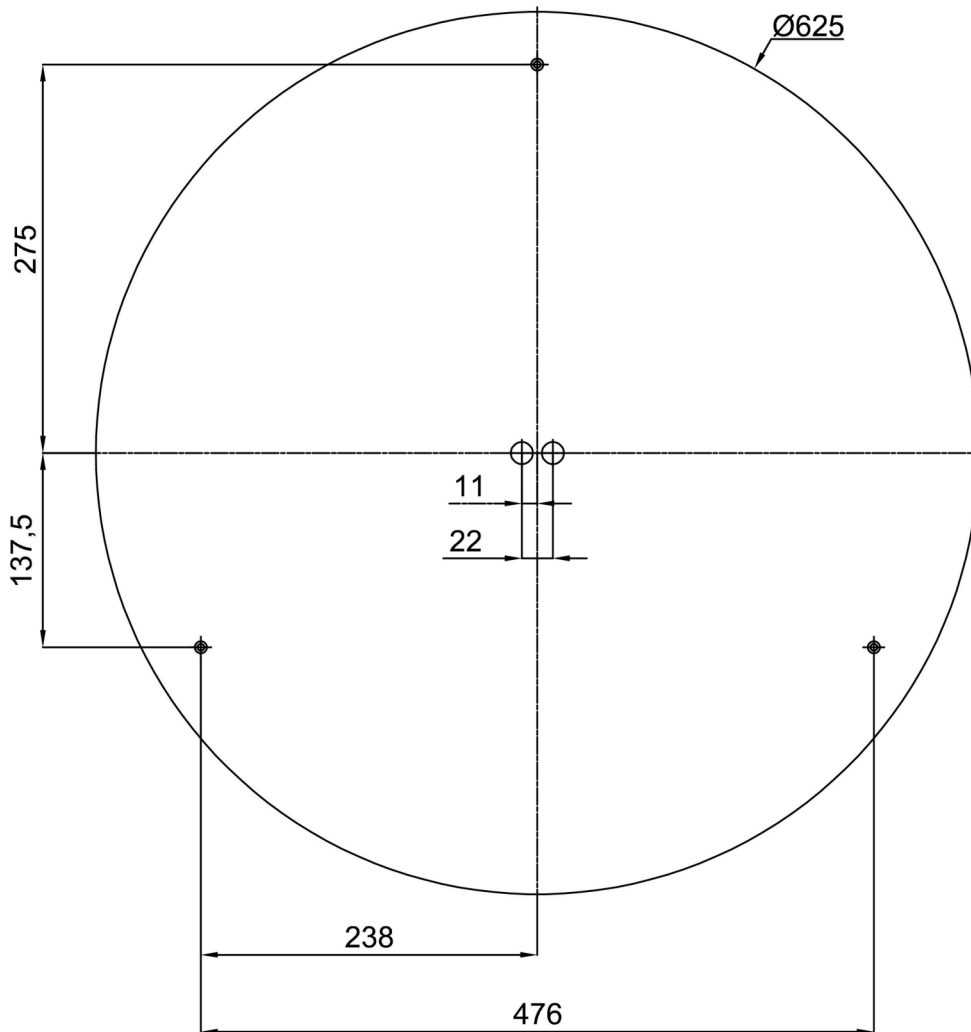

Technical data

Types of luminaires	Dimmable
Mounting type	surface mounted
Base material	steel
Shade material	Plastic opal (FO) with metal collar
Base color	black Ral9005
Shade color	white - black
Holding the shade	folding system
Mounting location	ceiling/wall
Width	645 mm
Length	645 mm
Height	80 mm
Diameter	ø 645 mm
mounting holes (diameter)	2xø5mm
Cable entrance	2xø16mm
Energy Class	D
Operating temperature	from -20°C to +30°C

Electrical data

Power consumption	65 W
Ingress Protection	IP40
Socket	LED modul
terminal block	snap terminal block

Luminous data

Lum. flux of luminaire	7470 lm
Lum. flux of light source	10520 lm
Chromaticity temperature	3000 K
Rated life time LED L80/B10	100000 hours
CRI	Ra80
MacAdam	3
Blue light hazard	Risk group 0

Installation dimensions:

Additional assortment:

Lampshade

Product code	Name	Color	Picture	Drawing
20730	F04C	white - black	