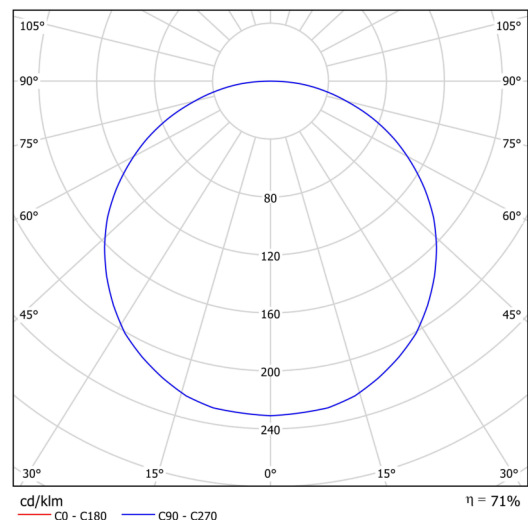

Luminous data

Lum. flux of luminaire	7470 lm
Lum. flux of light source	10520 lm
Chromaticity temperature	3000 K
Rated life time LED L80/B10	100000 hours
CRI	Ra80
MacAdam	3
Blue light hazard	Risk group 0

Eulum data for calculation programs are available at www.osmont.cz.