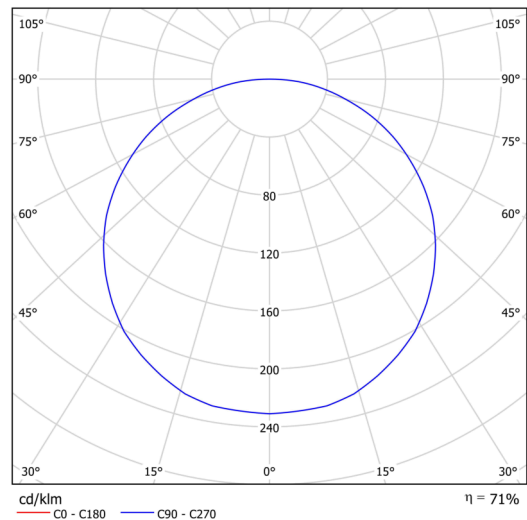

Luminous data

Lum. flux of luminaire	7470 lm
Lum. flux of light source	10520 lm
Chromaticity temperature	3000 K
Rated life time LED L80/B10	100000 hours
CRI	Ra80
MacAdam	3
Blue light hazard	Risk group 0

Eulum data for calculation programs are available at www.osmont.cz.