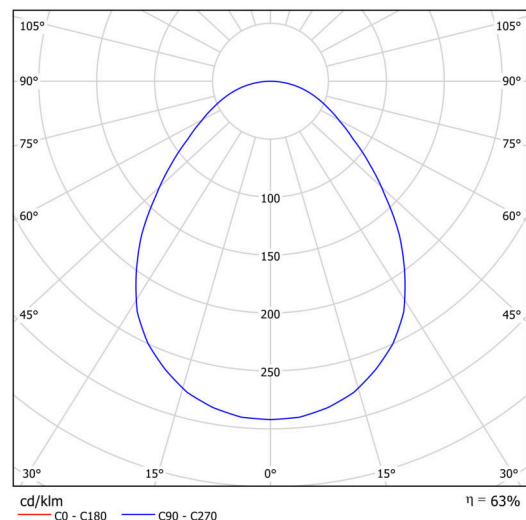

Luminous

Lum. flux of luminaire	4920 lm
Lum. flux of light source	8070 lm
Lum. flux of light source in emergency mode	200 lm
Temperature	4000 K
Rated life time LED L80/B10	100000 hours
CRI	Ra80
MacAdam	3
Blue light hazard	Risk group 0