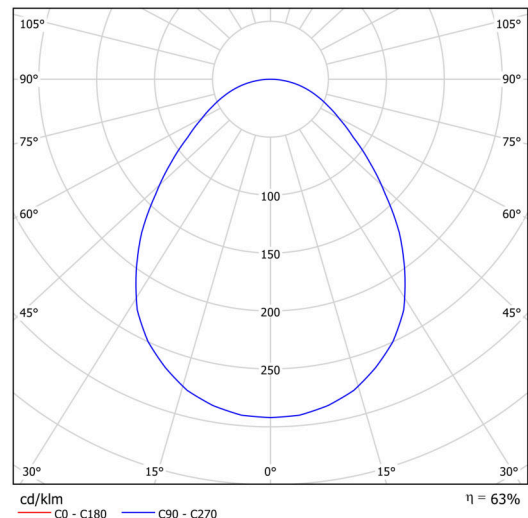

Luminous

Lum. flux of luminaire	3000 lm
Lum. flux of light source	5560 lm
Luminaire efficacy	93 lm/W
Temperature	4000 K
Rated life time LED L80/B10	100000 hours
CRI	Ra80
MacAdam	3
Blue light hazard	Risk group 0