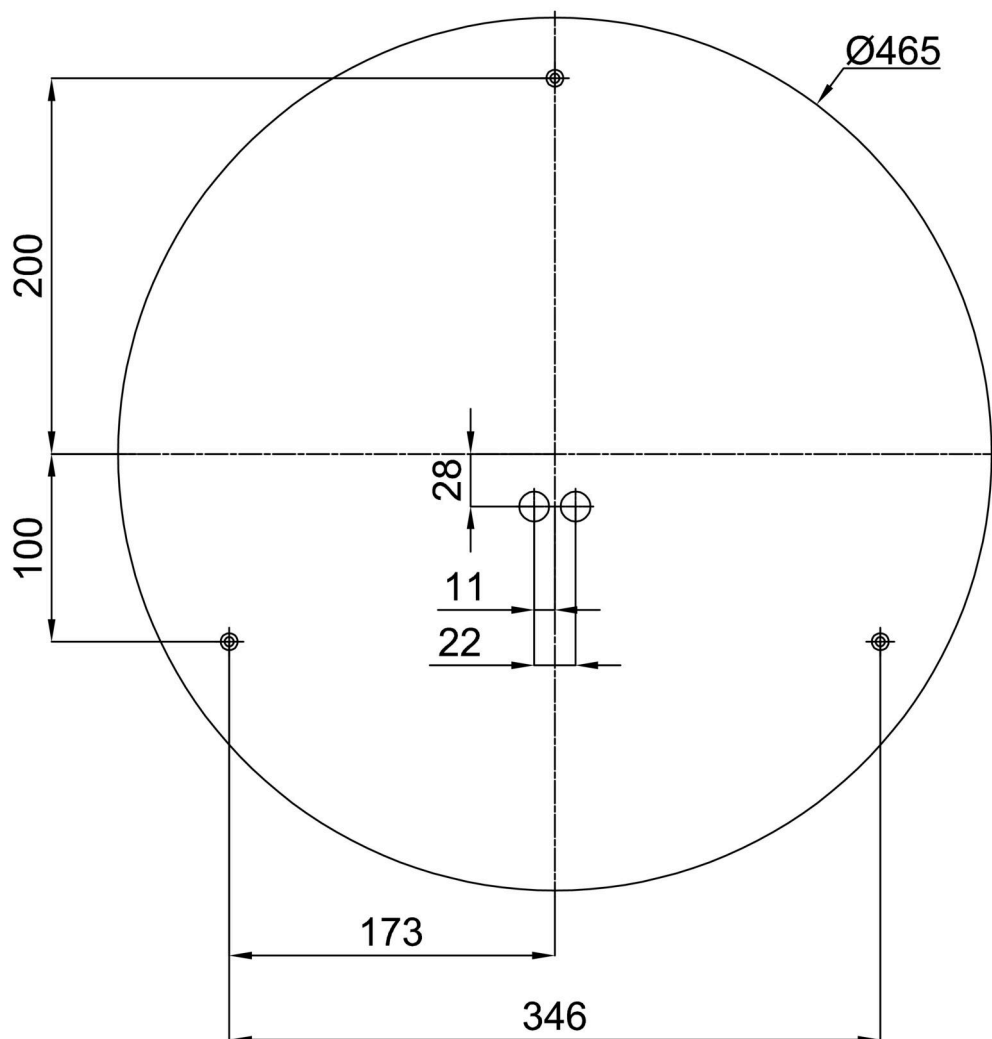

Technical

Types of luminaires	Corridor
Mounting type	surface mounted
Base material	steel
Shade material	Plastic opal prismatic (FOP) with metal collar
Base color	black Ral9005
Shade color	white - black
Holding the shade	folding system
Mounting location	ceiling/wall
Width	490 mm
Length	490 mm
Height	80 mm
Diameter	ø 490 mm
mounting holes (diameter)	3xø5mm
Installation wire (diameter)	2xø16mm
Energy Class	D
Operating temperature	from -20°C to +30°C

Installation dimensions:

Additional assortment:

Base for surface mounting

Product code	Name	Color	Description	Picture	Drawing
33503	KN9,K9,B17 /BP	white Ral9003			

Lampshade

Product code	Name	Color	Description	Picture	Drawing
20647	FOP3C	white - black		