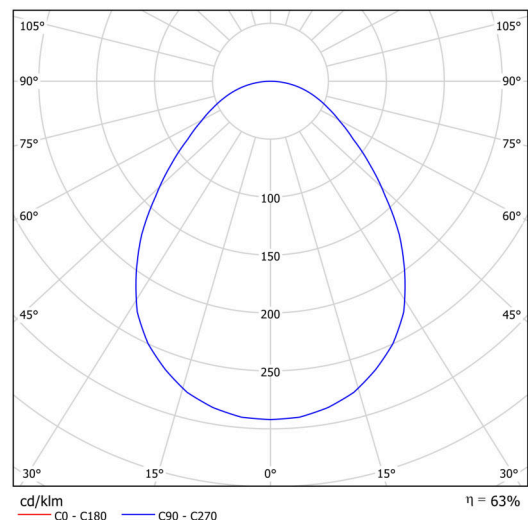

Luminous

Lum. flux of luminaire	3000 lm
Lum. flux of light source	5560 lm
Luminaire efficacy	93 lm/W
Temperature	4000 K
Rated life time LED L80/B10	100000 hours
CRI	Ra80
MacAdam	3
Blue light hazard	Risk group 0