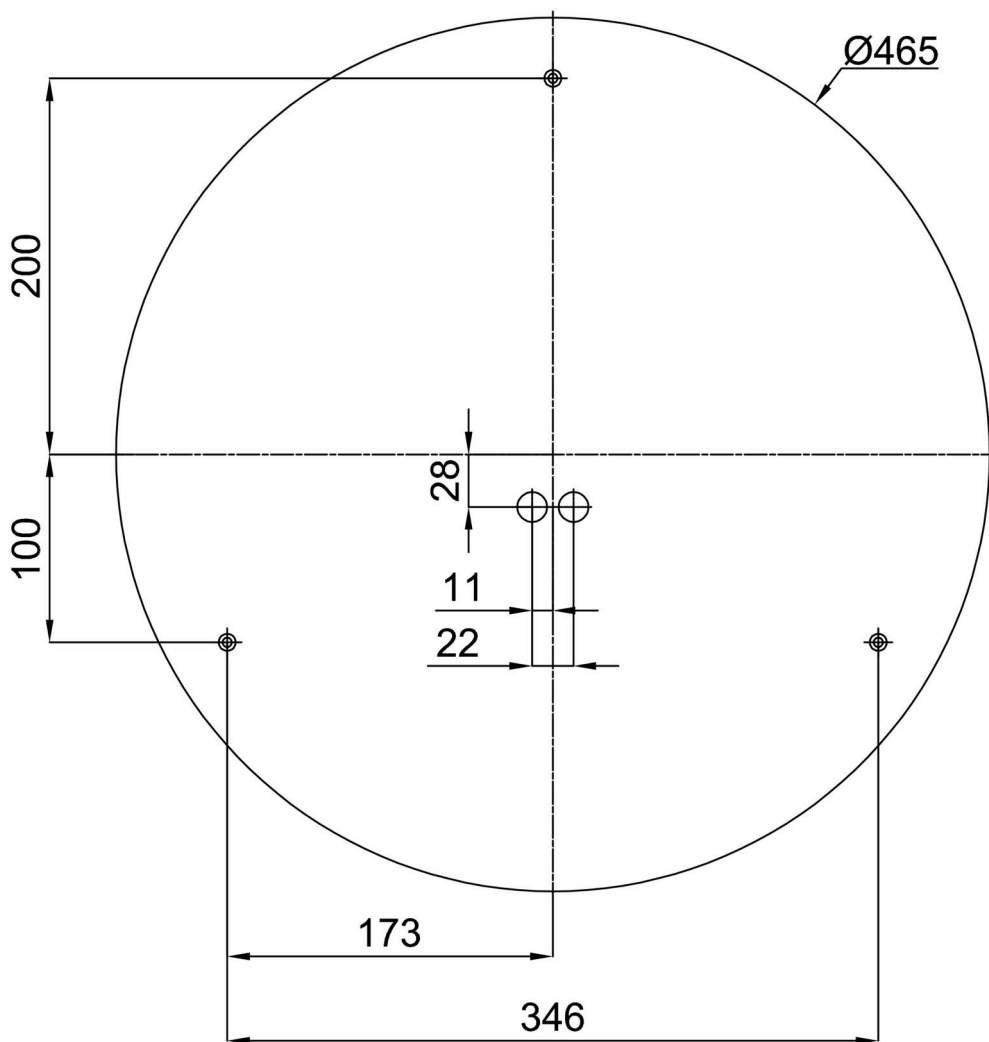

TECHNICAL SHEET

Multipower

Possibility of output adjustment by the user (DIP switch on the current source).

I [mA]	700	600	500	400	
[%]	100	86	71	57	

Logistic

EAN	8591728084370
Weight NTTO	3.76 Kg
Weight BTTO	4.16 Kg
Warranty*	60 months

*The warranty for the batteries is valid for 12 months from the date of purchase.

Installation dimensions: