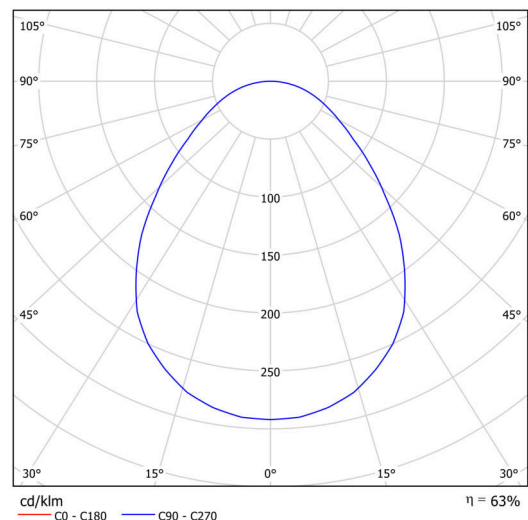

Luminous

Lum. flux of luminaire	4720 lm
Lum. flux of light source	7740 lm
Lum. flux of light source in emergency mode	200 lm
Temperature	3000 K
Rated life time LED L80/B10	100000 hours
CRI	Ra80
MacAdam	3
Blue light hazard	Risk group 0

Eulum data for calculation programs are available at www.osmont.cz.