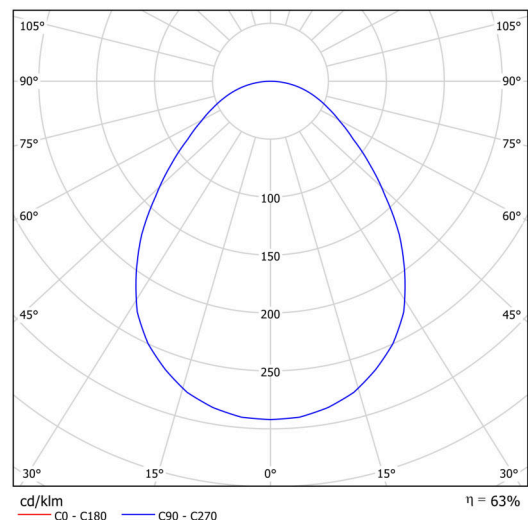

Luminous

Lum. flux of luminaire	3250 lm
Lum. flux of light source	5330 lm
Lum. flux of light source in emergency mode	200 lm
Temperature	3000 K
Rated life time LED L80/B10	100000 hours
CRI	Ra80
MacAdam	3
Blue light hazard	Risk group 0

Eulum data for calculation programs are available at www.osmont.cz.