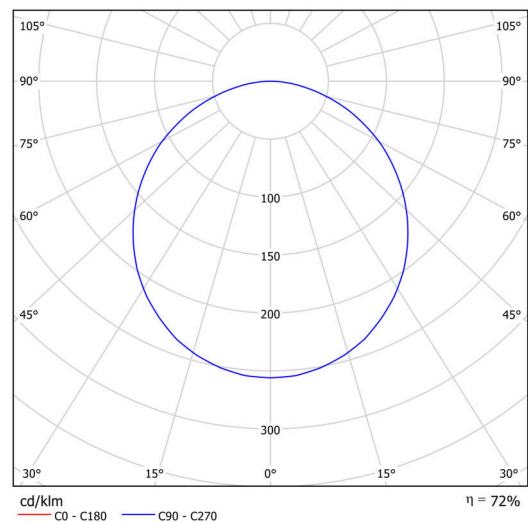

Luminous

Lum. flux of luminaire	5730 lm
Lum. flux of light source	8070 lm
Lum. flux of light source in emergency mode	200 lm
Temperature	4000 K
Rated life time LED L80/B10	100000 hours
CRI	Ra80
MacAdam	3
Blue light hazard	Risk group 0

Eulum data for calculation programs are available at www.osmont.cz.