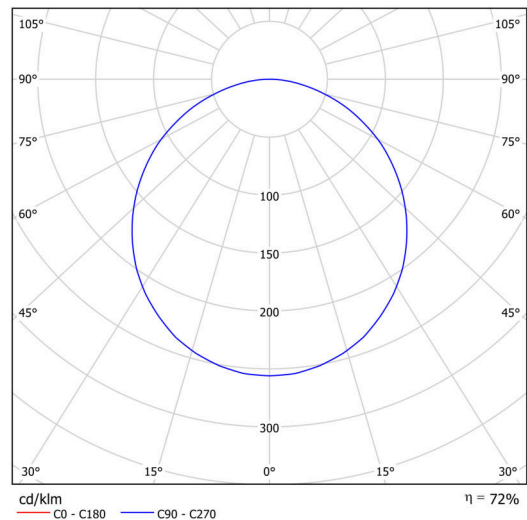

Luminous

Lum. flux of luminaire	5160 lm
Lum. flux of light source	8070 lm
Luminaire efficacy	107 lm/W
Temperature	4000 K
Rated life time LED L80/B10	100000 hours
CRI	Ra80
MacAdam	3
Blue light hazard	Risk group 0