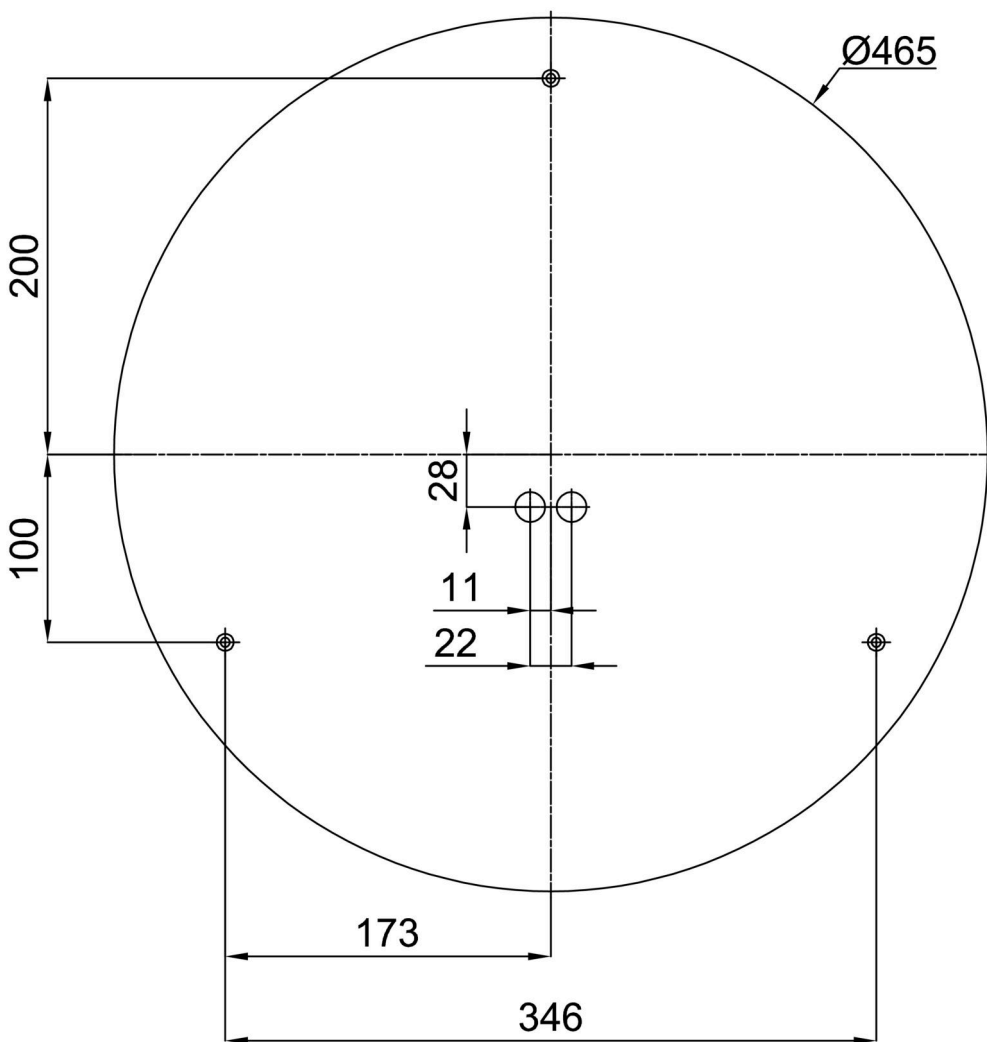

TECHNICAL SHEET

Multipower

Possibility of output adjustment by the user (DIP switch on the current source).

I [mA]	1050	900	850	700	
[%]	100	86	81	67	

Logistic

EAN	8591728084332
Weight NTTO	3.76 Kg
Weight BTTO	4.16 Kg
Warranty*	60 months

*The warranty for the batteries is valid for 12 months from the date of purchase.

Installation dimensions: