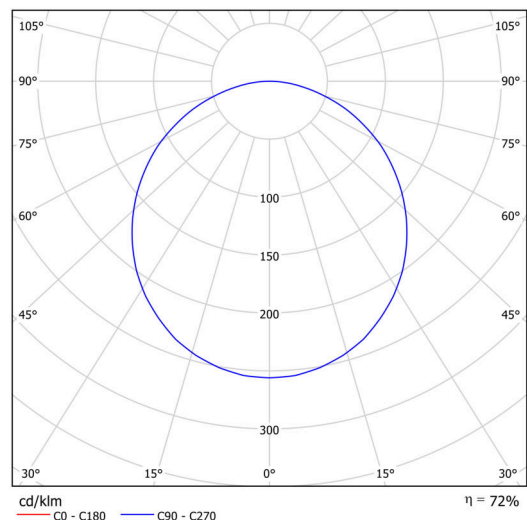

Luminous

Lum. flux of luminaire	3560 lm
Lum. flux of light source	5560 lm
Luminaire efficacy	111 lm/W
Temperature	4000 K
Rated life time LED L80/B10	100000 hours
CRI	Ra80
MacAdam	3
Blue light hazard	Risk group 0