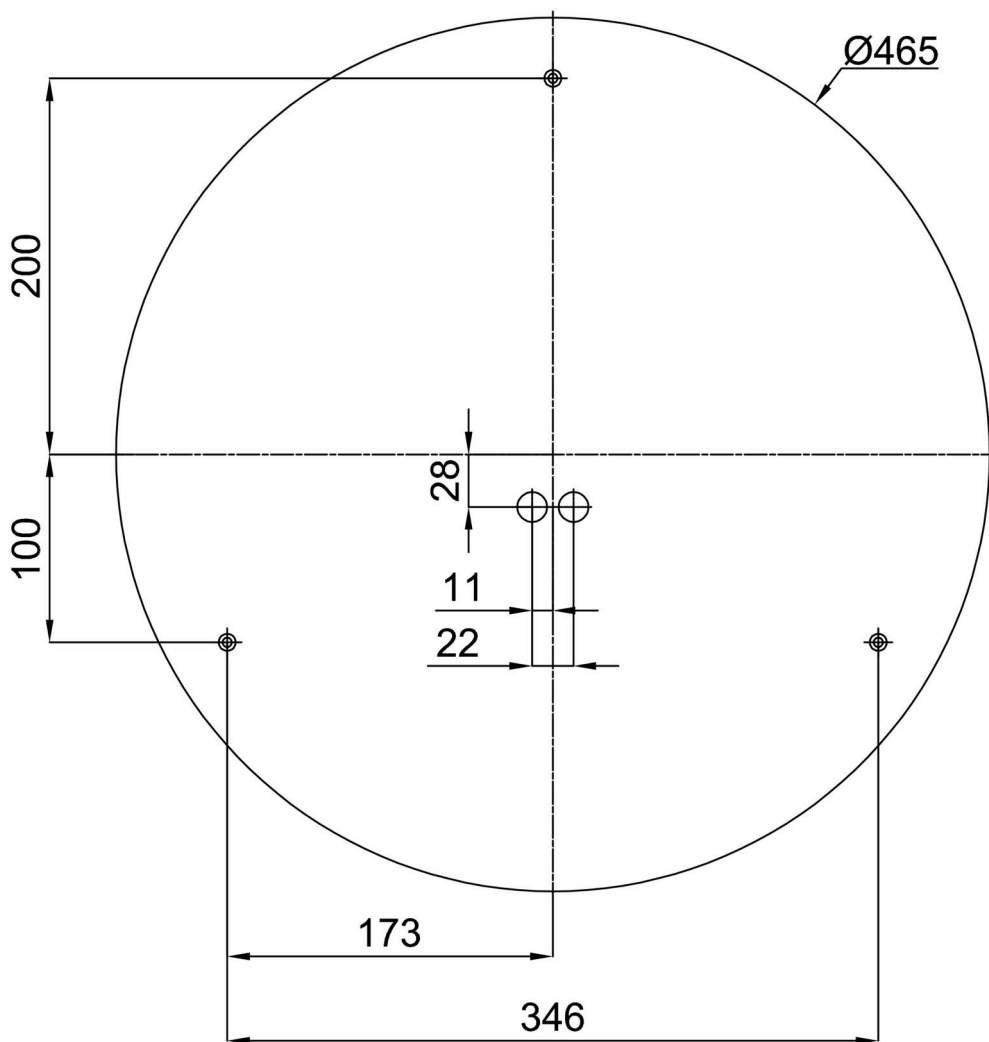

TECHNICAL SHEET

Multipower

Possibility of output adjustment by the user (DIP switch on the current source).

I [mA]	700	600	500	400	
[%]	100	86	71	57	

Logistic

EAN	8591728084288
Weight NTTO	3.76 Kg
Weight BTTO	4.16 Kg
Warranty*	60 months

*The warranty for the batteries is valid for 12 months from the date of purchase.

Installation dimensions: