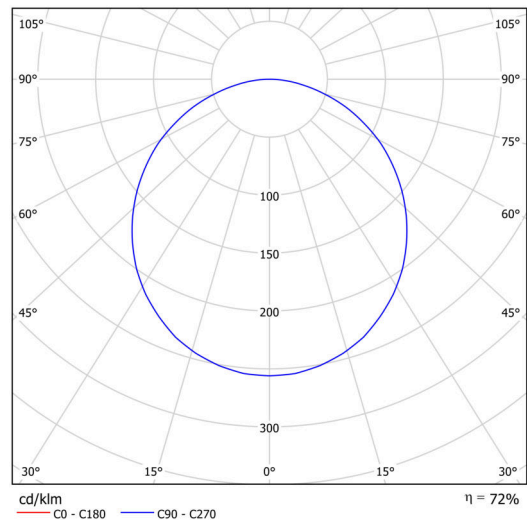

Luminous

Lum. flux of luminaire	3950 lm
Lum. flux of light source	5560 lm
Luminaire efficacy	123 lm/W
Temperature	4000 K
Rated life time LED L80/B10	100000 hours
CRI	Ra80
MacAdam	3
Blue light hazard	Risk group 0