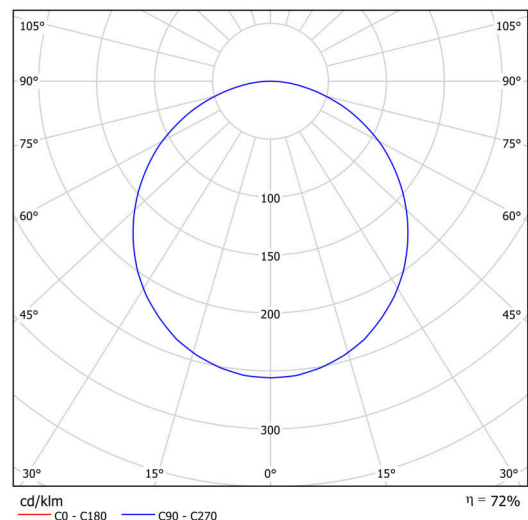

Luminous

Lum. flux of luminaire	4950 lm
Lum. flux of light source	7740 lm
Lum. flux of light source in emergency mode	200 lm
Temperature	3000 K
Rated life time LED L80/B10	100000 hours
CRI	Ra80
MacAdam	3
Blue light hazard	Risk group 0

Eulum data for calculation programs are available at www.osmont.cz.