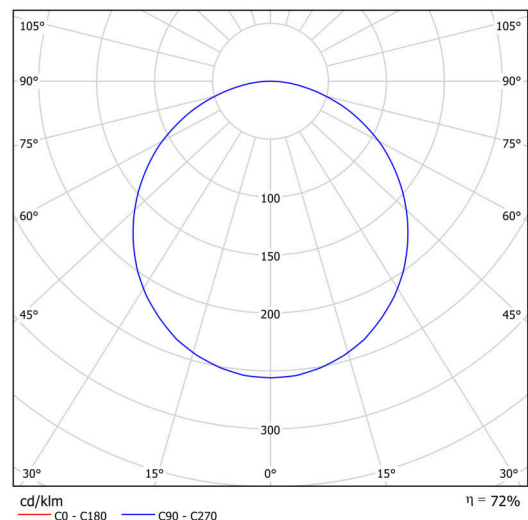

Luminous

Lum. flux of luminaire	5500 lm
Lum. flux of light source	7740 lm
Lum. flux of light source in emergency mode	200 lm
Temperature	3000 K
Rated life time LED L80/B10	100000 hours
CRI	Ra80
MacAdam	3
Blue light hazard	Risk group 0

Eulum data for calculation programs are available at www.osmont.cz.