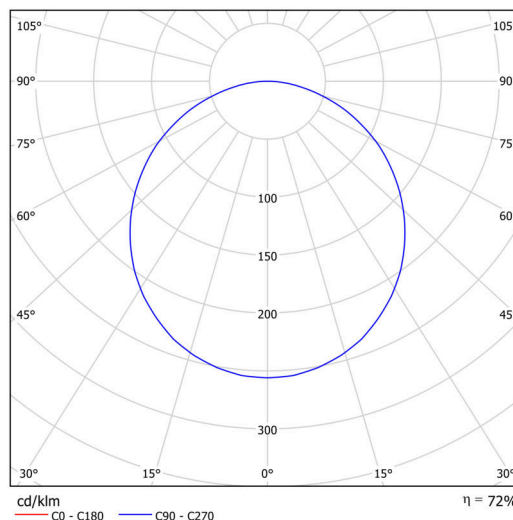

Luminous

Lum. flux of luminaire	3780 lm
Lum. flux of light source	5330 lm
Lum. flux of light source in emergency mode	200 lm
Temperature	3000 K
Rated life time LED L80/B10	100000 hours
CRI	Ra80
MacAdam	3
Blue light hazard	Risk group 0

Eulum data for calculation programs are available at www.osmont.cz.