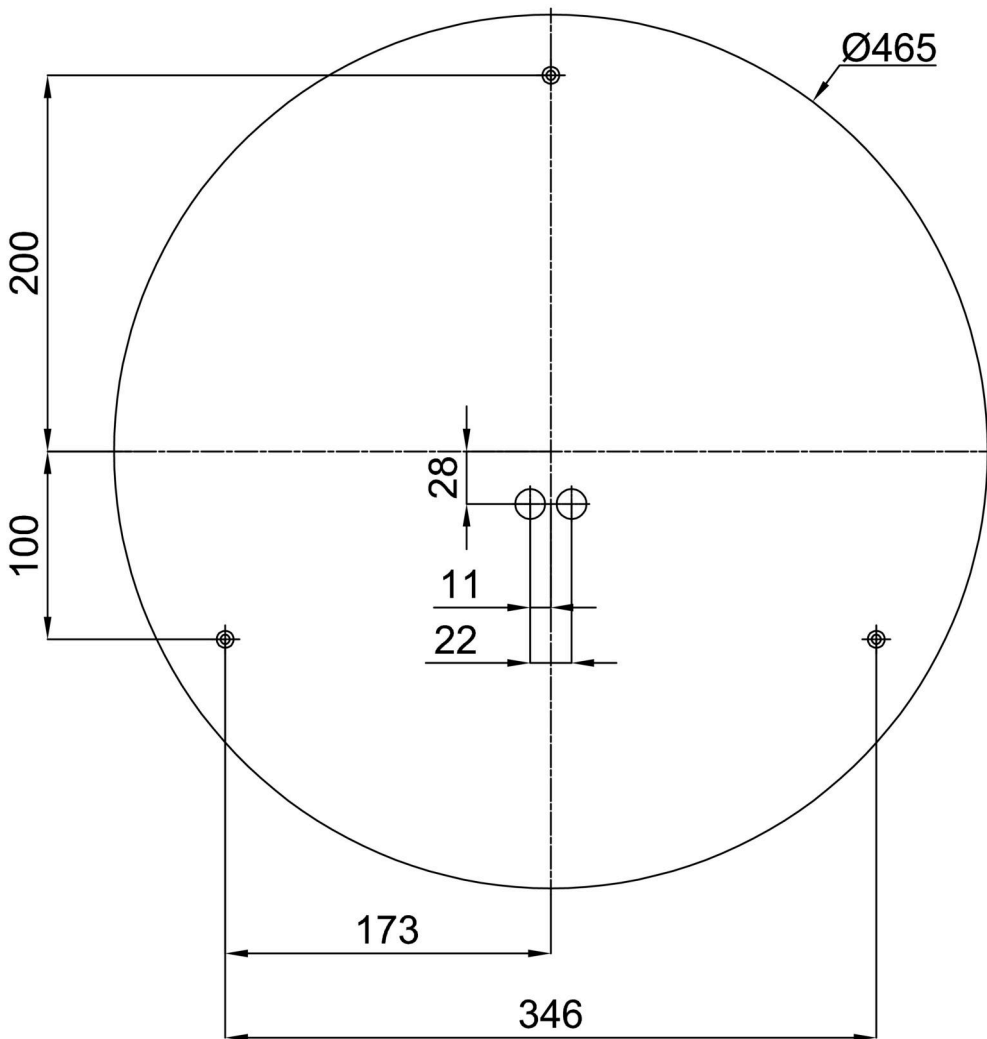

TECHNICAL SHEET

Multipower

Possibility of output adjustment by the user (DIP switch on the current source).

I [mA]	700	600	500	400	
[%]	100	86	71	57	

Logistic

EAN	8591728081966
Weight NTTO	3.76 Kg
Weight BTTO	4.16 Kg
Warranty*	60 months

*The warranty for the batteries is valid for 12 months from the date of purchase.

Installation dimensions: