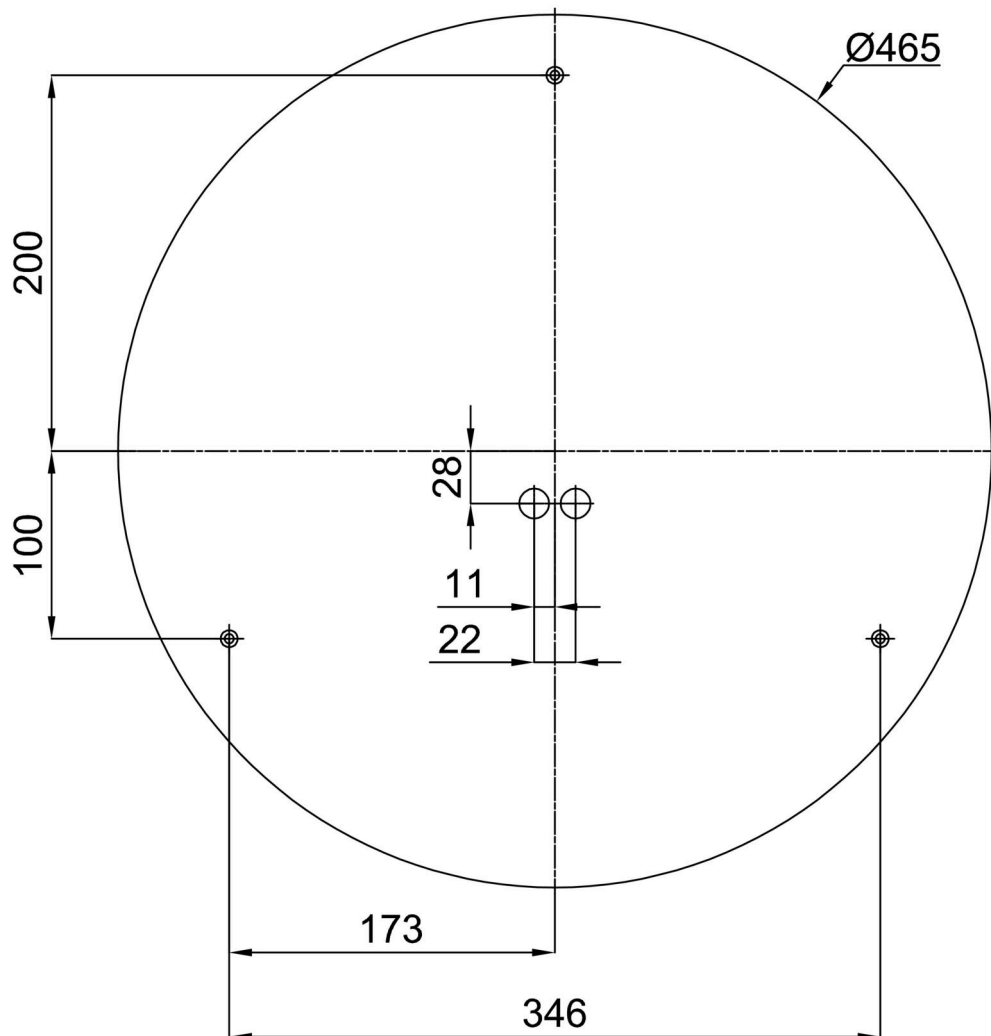

Technical

Types of luminaires	Dimmable
Mounting type	surface mounted
Base material	steel
Shade material	Black plastic with metal collar
Base color	black Ral9005
Shade color	black
Holding the shade	folding system
Mounting location	ceiling/wall
Width	490 mm
Length	490 mm
Height	80 mm
Diameter	ø 490 mm
mounting holes (diameter)	3xø5mm
Installation wire (diameter)	2xø16mm
Energy Class	D
Operating temperature	from -20°C to +30°C

Installation dimensions:

Additional assortment:

Base for surface mounting

Product code	Name	Color	Description	Picture	Drawing
33503	KN9,K9,B17 /BP	white Ral9003			

Lampshade

Product code	Name	Color	Description	Picture	Drawing
20648	FC3C	black		