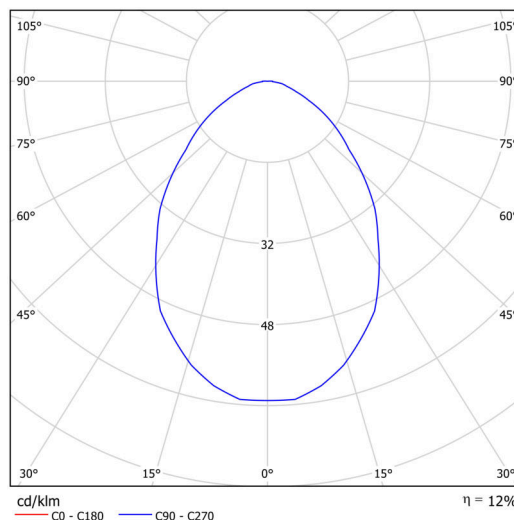

Luminous

Lum. flux of luminaire	890 lm
Lum. flux of light source	8070 lm
Luminaire efficacy	18 lm/W
Temperature	4000 K
Rated life time LED L80/B10	100000 hours
CRI	Ra80
MacAdam	3
Blue light hazard	Risk group 0

Eulum data for calculation programs are available at www.osmont.cz.