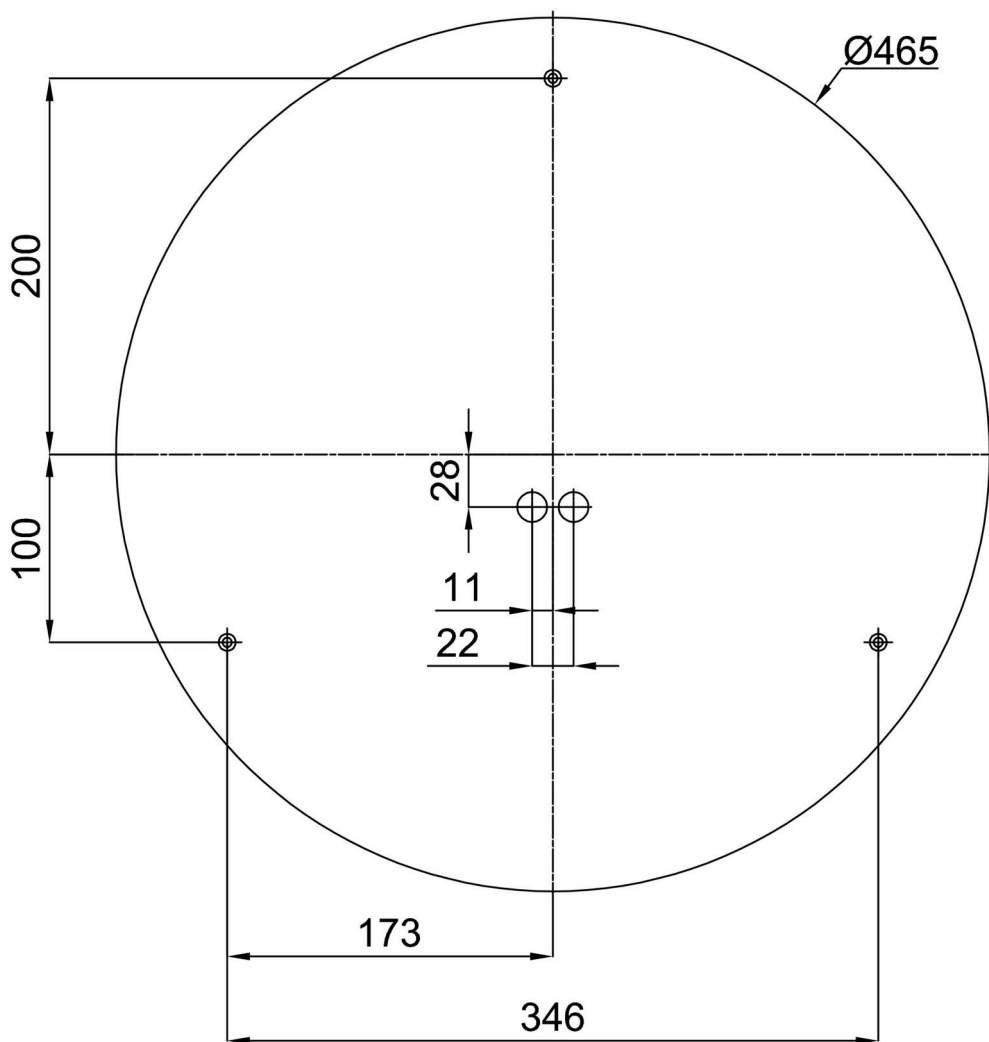

TECHNICAL SHEET

Multipower

Possibility of output adjustment by the user (DIP switch on the current source).

I [mA]	1050	900	850	700	
[%]	100	86	81	67	

Logistic

EAN	8591728084257
Weight NTTO	3.76 Kg
Weight BTTO	4.16 Kg
Warranty*	60 months

*The warranty for the batteries is valid for 12 months from the date of purchase.

Installation dimensions: