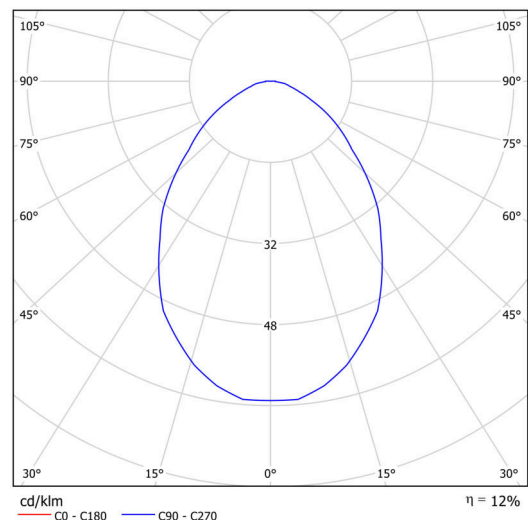

Luminous

Lum. flux of luminaire	970 lm
Lum. flux of light source	8070 lm
Luminaire efficacy	20 lm/W
Temperature	4000 K
Rated life time LED L80/B10	100000 hours
CRI	Ra80
MacAdam	3
Blue light hazard	Risk group 0

Eulum data for calculation programs are available at www.osmont.cz.