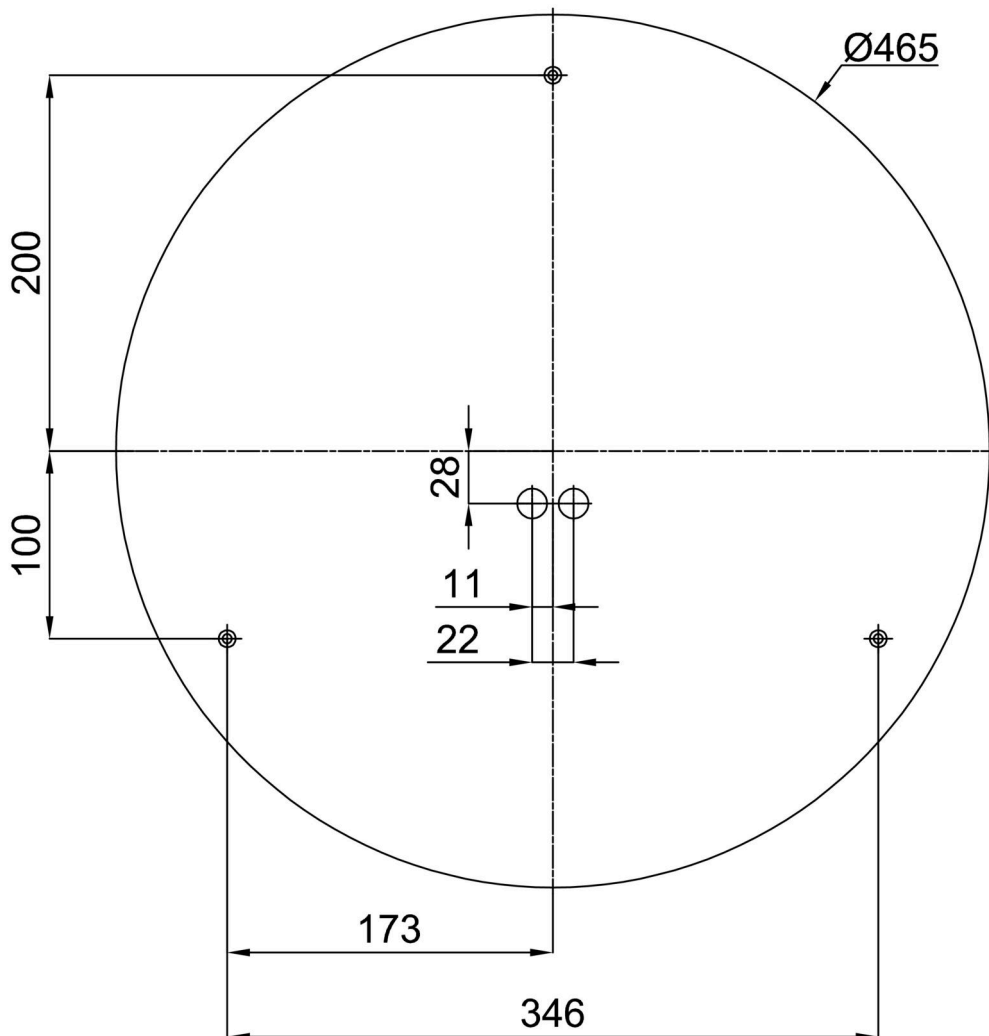

Technical

Types of luminaires	Dimmable
Mounting type	surface mounted
Base material	steel
Shade material	Black plastic with metal collar
Base color	white Ral9003
Shade color	white - black
Holding the shade	folding system
Mounting location	ceiling/wall
Width	490 mm
Length	490 mm
Height	80 mm
Diameter	ø 490 mm
mounting holes (diameter)	3xø5mm
Installation wire (diameter)	2xø16mm
Energy Class	D
Operating temperature	from -20°C to +30°C

Installation dimensions:

Additional assortment:

Base for surface mounting

Product code	Name	Color	Description	Picture	Drawing
33503	KN9,K9,B17 /BP	white Ral9003			

Lampshade

Product code	Name	Color	Description	Picture	Drawing
20645	FC3B	white - black		