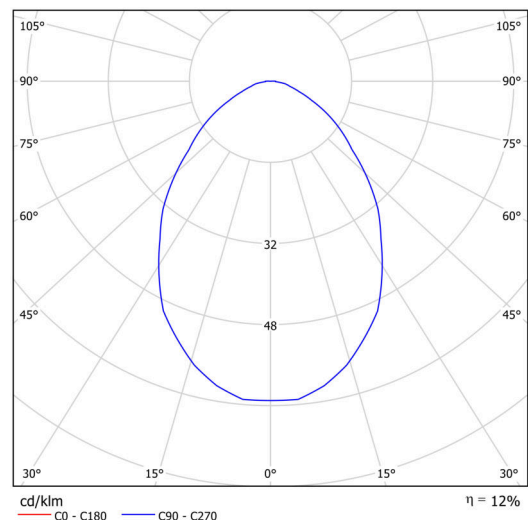

Luminous

Lum. flux of luminaire	930 lm
Lum. flux of light source	7740 lm
Luminaire efficacy	19 lm/W
Temperature	3000 K
Rated life time LED L80/B10	100000 hours
CRI	Ra80
MacAdam	3
Blue light hazard	Risk group 0