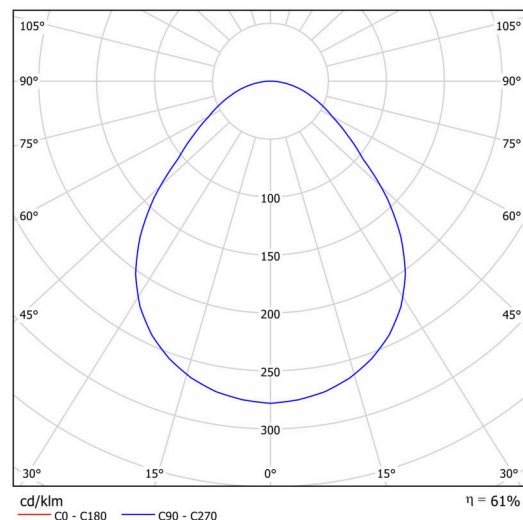

Luminous

Lum. flux of luminaire	2110 lm
Lum. flux of light source	3910 lm
Lum. flux of light source in emergency mode	200 lm
Temperature	4000 K
Rated life time LED L80/B10	100000 hours
CRI	Ra80
MacAdam	3
Blue light hazard	Risk group 0