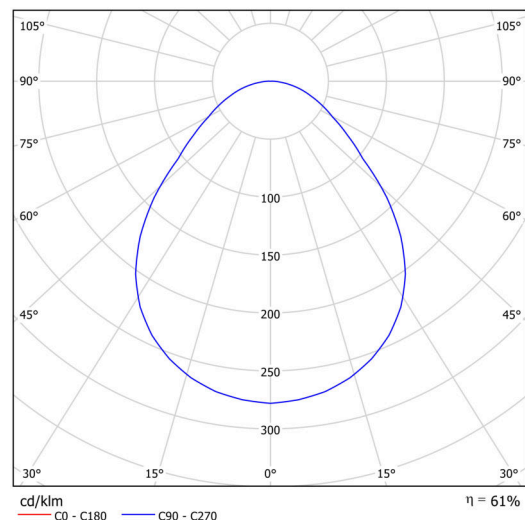

Luminous

Lum. flux of luminaire	2390 lm
Lum. flux of light source	3910 lm
Lum. flux of light source in emergency mode	200 lm
Temperature	4000 K
Rated life time LED L80/B10	100000 hours
CRI	Ra80
MacAdam	3
Blue light hazard	Risk group 0