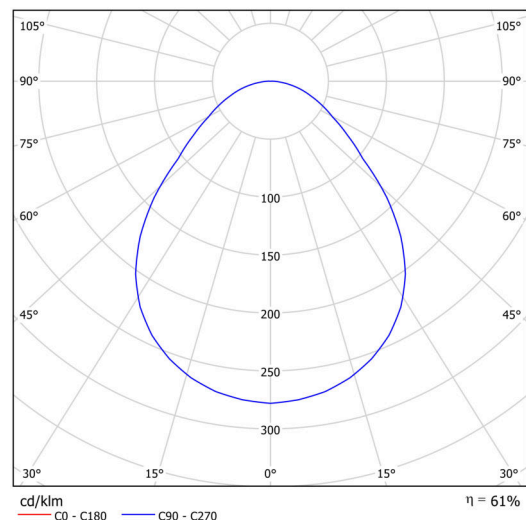

Luminous

Lum. flux of luminaire	2030 lm
Lum. flux of light source	3750 lm
Lum. flux of light source in emergency mode	200 lm
Temperature	3000 K
Rated life time LED L80/B10	100000 hours
CRI	Ra80
MacAdam	3
Blue light hazard	Risk group 0