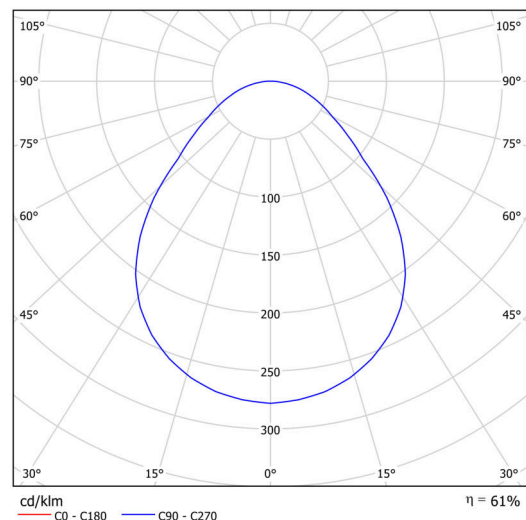

Luminous

Lum. flux of luminaire	3080 lm
Lum. flux of light source	5050 lm
Lum. flux of light source in emergency mode	200 lm
Temperature	3000 K
Rated life time LED L80/B10	100000 hours
CRI	Ra80
MacAdam	3
Blue light hazard	Risk group 0

Eulum data for calculation programs are available at www.osmont.cz.