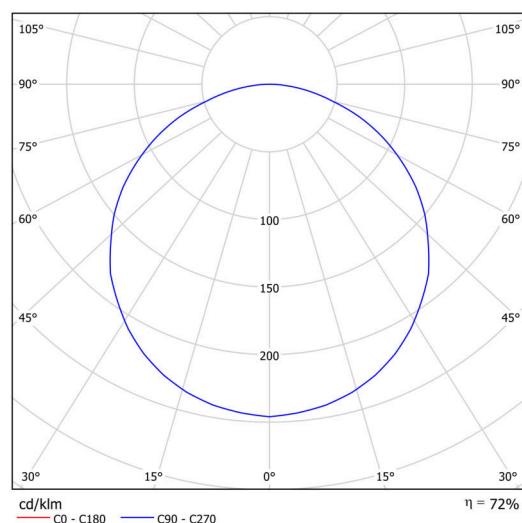

Luminous

Lum. flux of luminaire	3370 lm
Lum. flux of light source	5270 lm
Lum. flux of light source in emergency mode	200 lm
Temperature	4000 K
Rated life time LED L80/B10	100000 hours
CRI	Ra80
MacAdam	3
Blue light hazard	Risk group 0

Eulum data for calculation programs are available at www.osmont.cz.