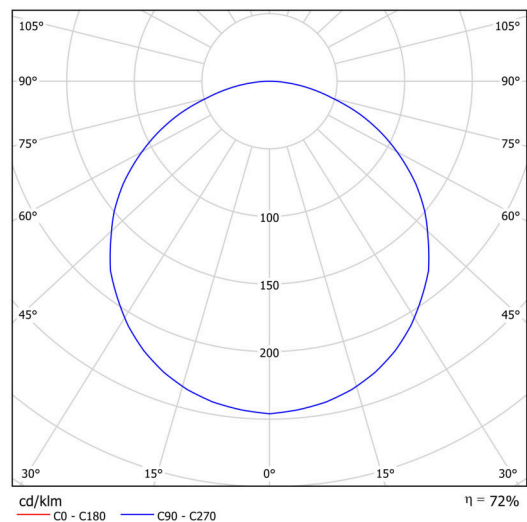

Eulum data for calculation programs are available at www.osmont.cz.