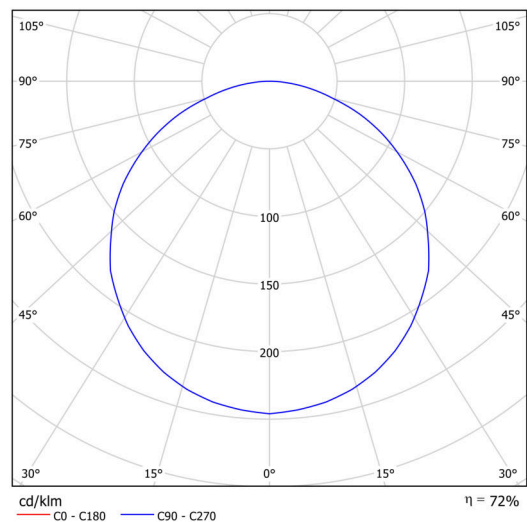

Luminous

Lum. flux of luminaire	2500 lm
Lum. flux of light source	3910 lm
Lum. flux of light source in emergency mode	200 lm
Temperature	4000 K
Rated life time LED L80/B10	100000 hours
CRI	Ra80
MacAdam	3
Blue light hazard	Risk group 0

Eulum data for calculation programs are available at www.osmont.cz.