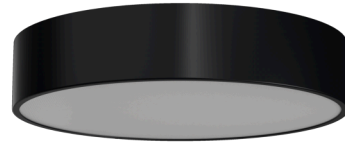

KRUGER 2 FO

Private: LED-1L16E500KN83/F02C NK3HST 4K#

WWW.OSMONT.CZ

KRUGER 2 FO

Product code: KRU60756

Type: Private: LED-1L16E500KN83/FO2C NK3HST 4K#

Technical

| | |
|------------------------------|-------------------------------------|
| Types of luminaires | Emergency combined |
| Mounting type | surface mounted |
| Base material | steel |
| Shade material | Plastic opal (FO) with metal collar |
| Shade color | white - black |
| Holding the shade | folding system |
| Mounting location | ceiling/wall |
| Width | 395 mm |
| Length | 395 mm |
| Height | 80 mm |
| mounting holes (diameter) | 3xØ5mm |
| Installation wire (diameter) | 2xØ16mm |
| Impact strength | IKxx |

Electric

| | |
|--------------------|---------------------|
| Power consumption | 24 W |
| Ingress Protection | IP40 |
| Socket | LED modul |
| Battery type | LiFePO4 |
| Emergency time | 3 hours |
| terminal block | snap terminal block |