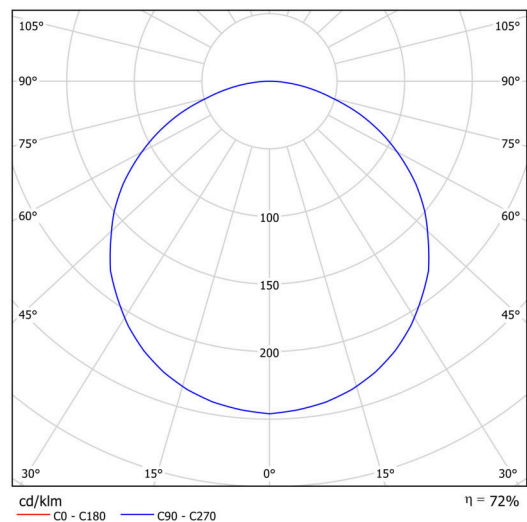

Luminous

Lum. flux of luminaire	2780 lm
Lum. flux of light source	3910 lm
Lum. flux of light source in emergency mode	200 lm
Temperature	4000 K
Rated life time LED L80/B10	100000 hours
CRI	Ra80
MacAdam	3
Blue light hazard	Risk group 0

Eulum data for calculation programs are available at www.osmont.cz.