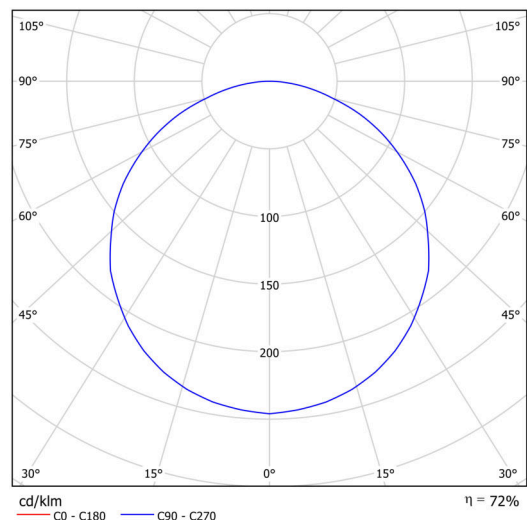

Luminous

Lum. flux of luminaire	2780 lm
Lum. flux of light source	3910 lm
Luminaire efficacy	115 lm/W
Temperature	4000 K
Rated life time LED L80/B10	100000 hours
CRI	Ra80
MacAdam	3
Blue light hazard	Risk group 0