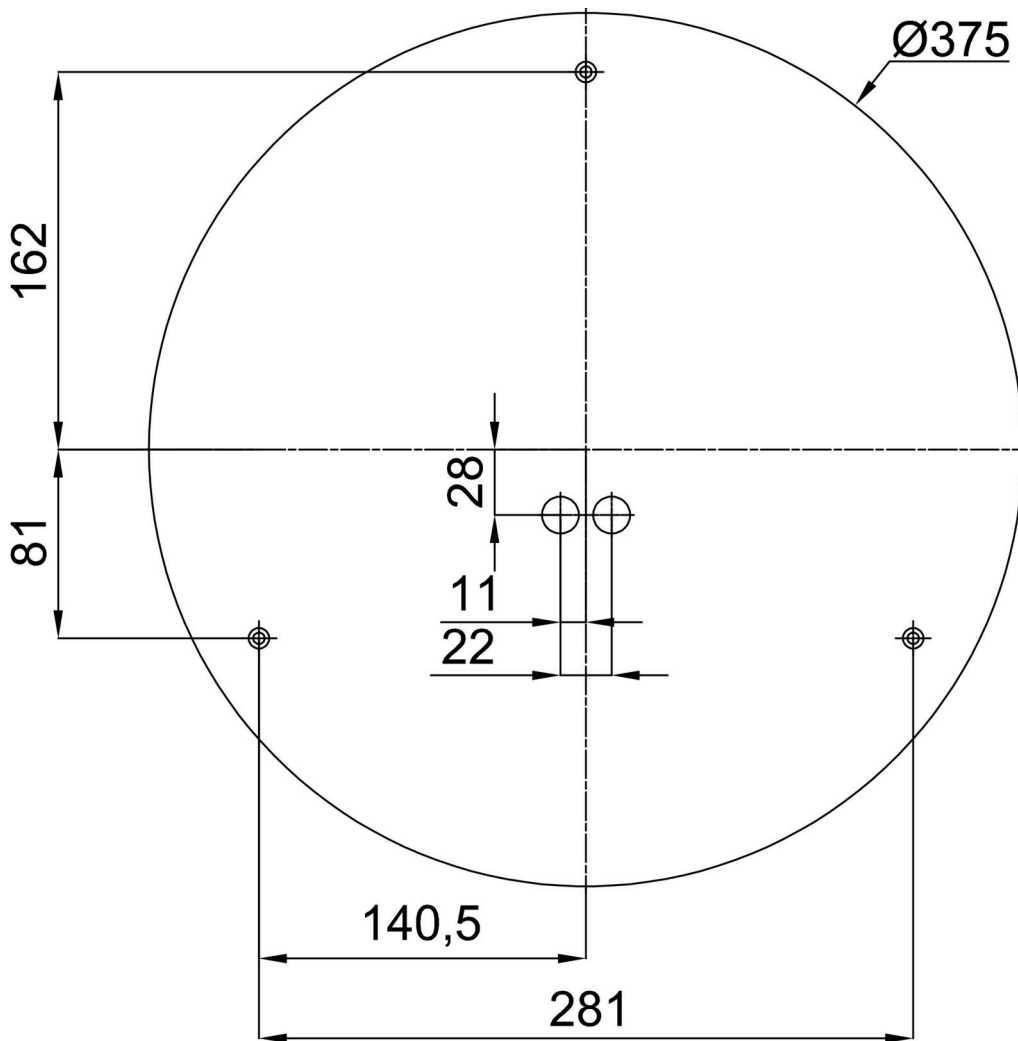

Technical

Types of luminaires	Classic on/off
Mounting type	surface mounted
Base material	steel
Shade material	Plastic opal (FO) with metal collar
Base color	white Ral9003
Shade color	white
Holding the shade	folding system
Mounting location	ceiling/wall
Width	395 mm
Length	395 mm
Height	80 mm
Diameter	ø 395 mm
mounting holes (diameter)	3xø5mm
Installation wire (diameter)	2xø16mm
Energy Class	D
Operating temperature	from -20°C to +30°C

Installation dimensions:

Additional assortment:

Base for surface mounting

Product code	Name	Color	Description	Picture	Drawing
33502	KN8,K8/BP	white Ra19003			

Lampshade

Product code	Name	Color	Description	Picture	Drawing
20637	F02B	white		