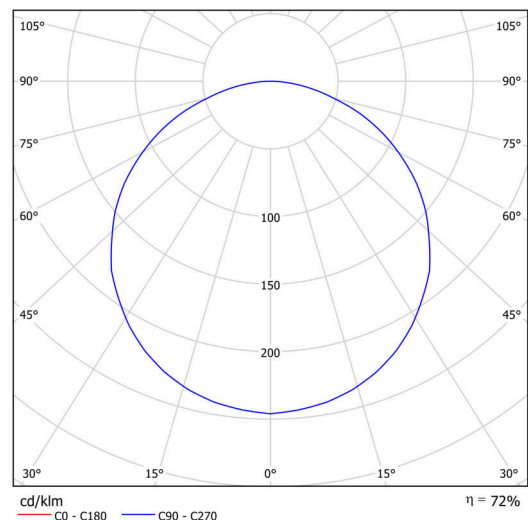

Luminous

Lum. flux of luminaire	3230 lm
Lum. flux of light source	5050 lm
Lum. flux of light source in emergency mode	200 lm
Temperature	3000 K
Rated life time LED L80/B10	100000 hours
CRI	Ra80
MacAdam	3
Blue light hazard	Risk group 0

Eulum data for calculation programs are available at www.osmont.cz.