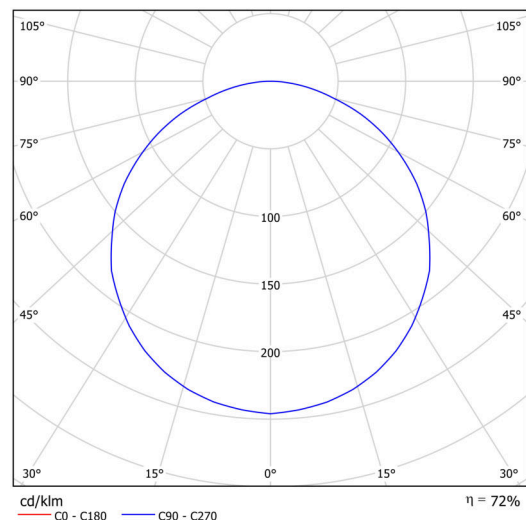

Luminous

Lum. flux of luminaire	2400 lm
Lum. flux of light source	3750 lm
Lum. flux of light source in emergency mode	200 lm
Temperature	3000 K
Rated life time LED L80/B10	100000 hours
CRI	Ra80
MacAdam	3
Blue light hazard	Risk group 0