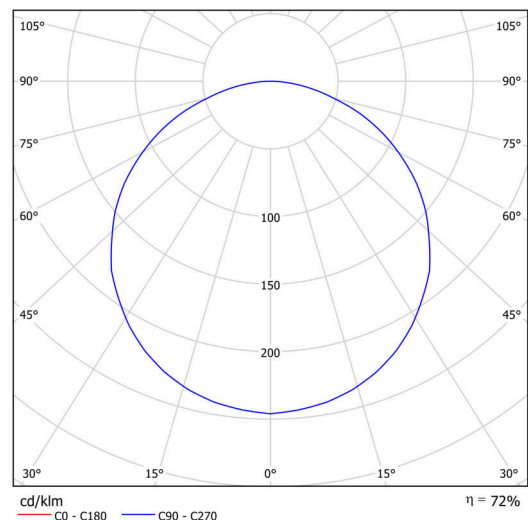

Luminous

Lum. flux of luminaire	2660 lm
Lum. flux of light source	3750 lm
Lum. flux of light source in emergency mode	200 lm
Temperature	3000 K
Rated life time LED L80/B10	100000 hours
CRI	Ra80
MacAdam	3
Blue light hazard	Risk group 0

Eulum data for calculation programs are available at www.osmont.cz.