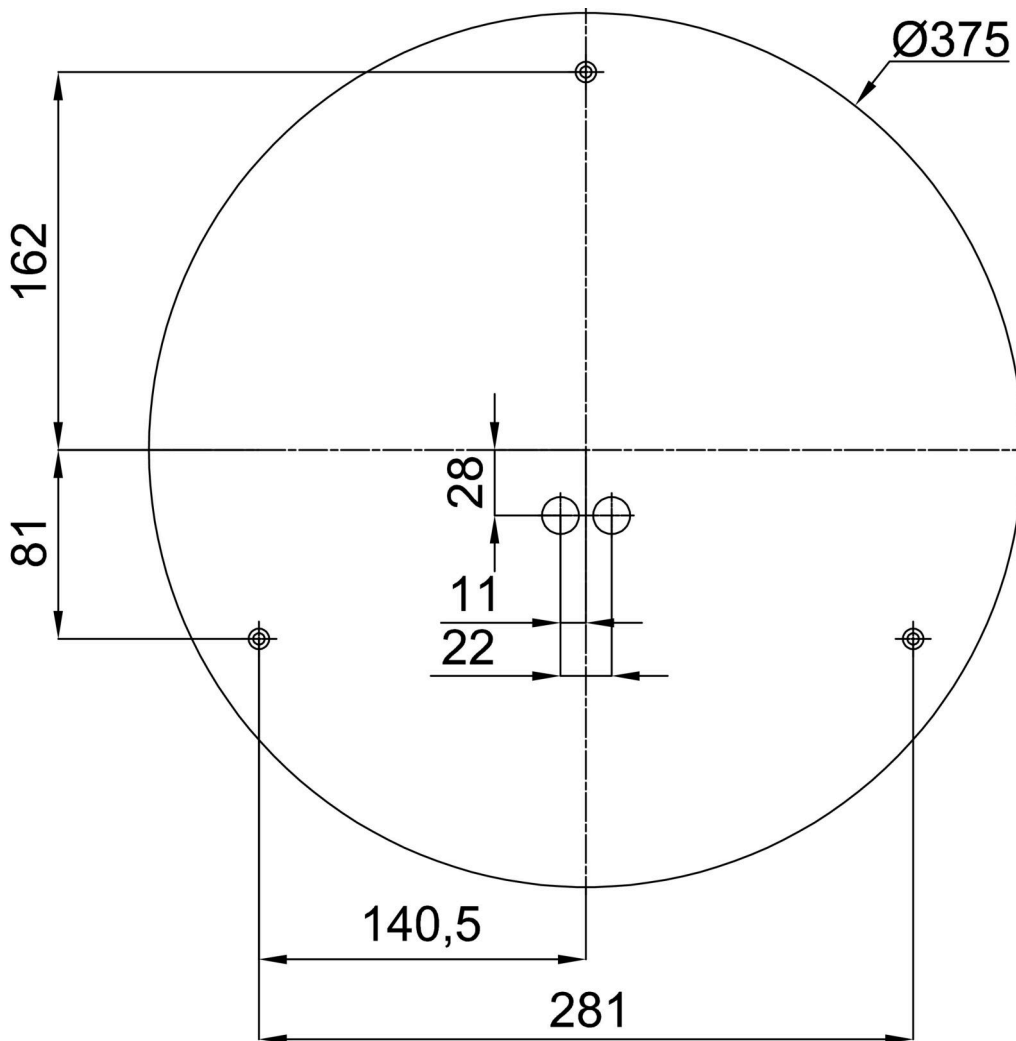

TECHNICAL SHEET

Multipower

Possibility of output adjustment by the user (DIP switch on the current source).

I [mA]	700	600	500	400	
[%]	100	86	71	57	

Logistic

EAN	8591728081539
Weight NTTO	2.7 Kg
Weight BTTO	3.1 Kg
Warranty*	60 months

*The warranty for the batteries is valid for 12 months from the date of purchase.

Installation dimensions: