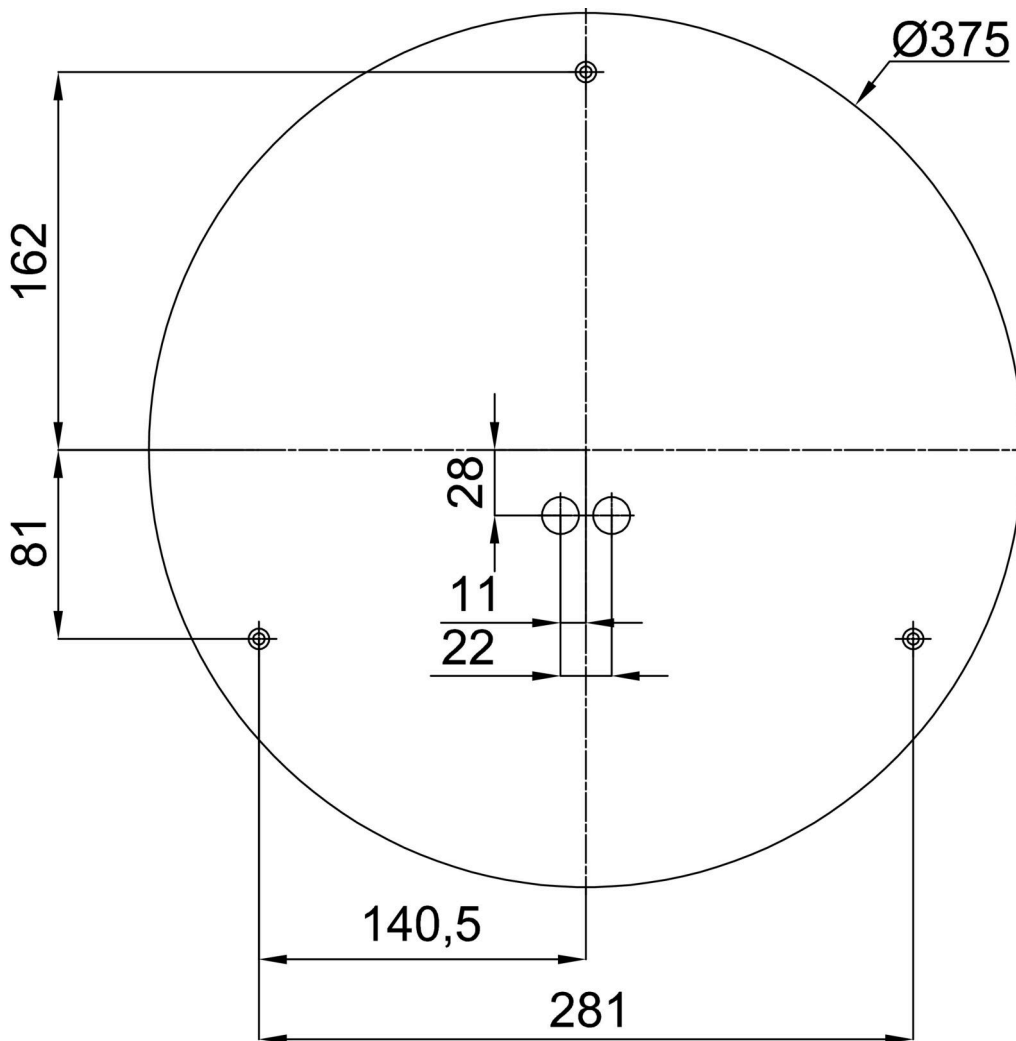

TECHNICAL SHEET

Multipower

Possibility of output adjustment by the user (DIP switch on the current source).

I [mA]	700	600	500	400	
[%]	100	86	71	57	

Logistic

EAN	8591728083779
Weight NTTO	2.7 Kg
Weight BTTO	3.1 Kg
Warranty*	60 months

*The warranty for the batteries is valid for 12 months from the date of purchase.

Installation dimensions: