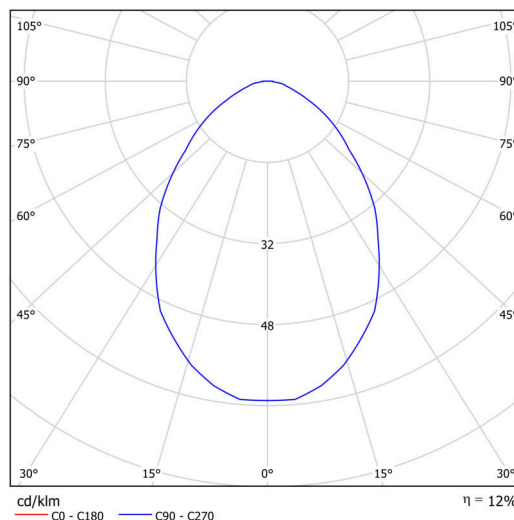

Luminous

Lum. flux of luminaire	630 lm
Lum. flux of light source	5270 lm
Luminaire efficacy	18 lm/W
Temperature	4000 K
Rated life time LED L80/B10	100000 hours
CRI	Ra80
MacAdam	3
Blue light hazard	Risk group 0