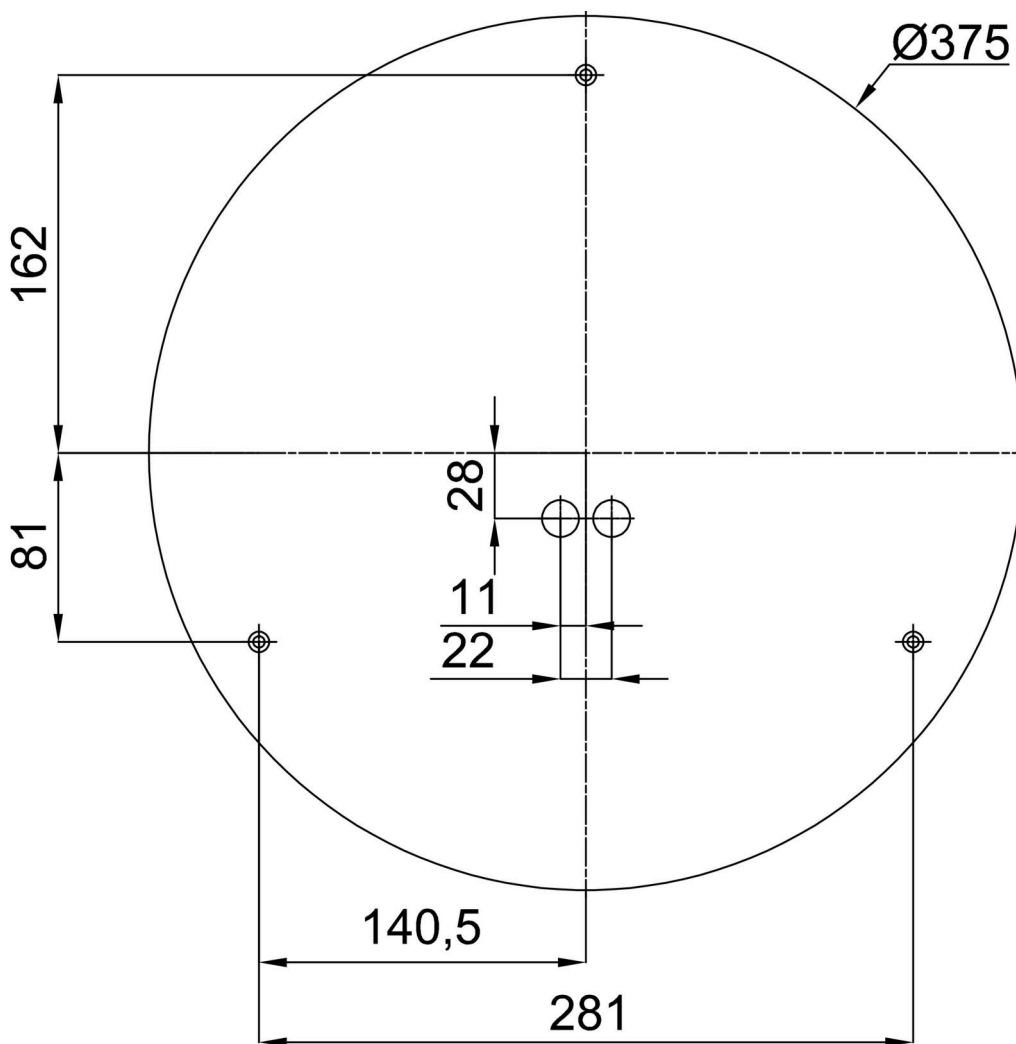

TECHNICAL SHEET

Multipower

Possibility of output adjustment by the user (DIP switch on the current source).

I [mA]	700	600	500	400	
[%]	100	86	71	57	

Logistic

EAN	8591728081454
Weight NTTO	2.7 Kg
Weight BTTO	3.1 Kg
Warranty*	60 months

*The warranty for the batteries is valid for 12 months from the date of purchase.

Installation dimensions: