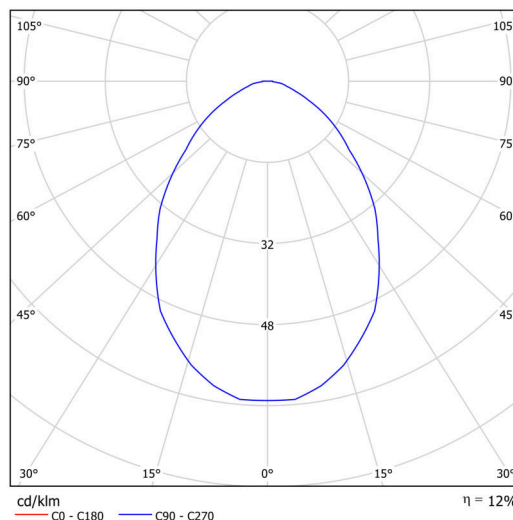

Luminous

Lum. flux of luminaire	610 lm
Lum. flux of light source	5050 lm
Luminaire efficacy	17 lm/W
Temperature	3000 K
Rated life time LED L80/B10	100000 hours
CRI	Ra80
MacAdam	3
Blue light hazard	Risk group 0