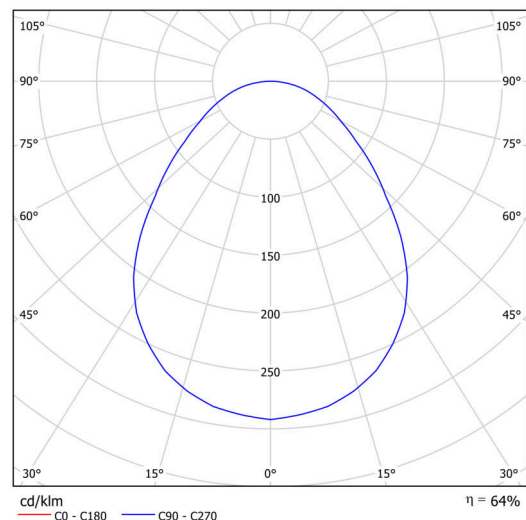

Luminous

Lum. flux of luminaire	1520 lm
Lum. flux of light source	2810 lm
Lum. flux of light source in emergency mode	200 lm
Temperature	4000 K
Rated life time LED L80/B10	100000 hours
CRI	Ra80
MacAdam	3
Blue light hazard	Risk group 0