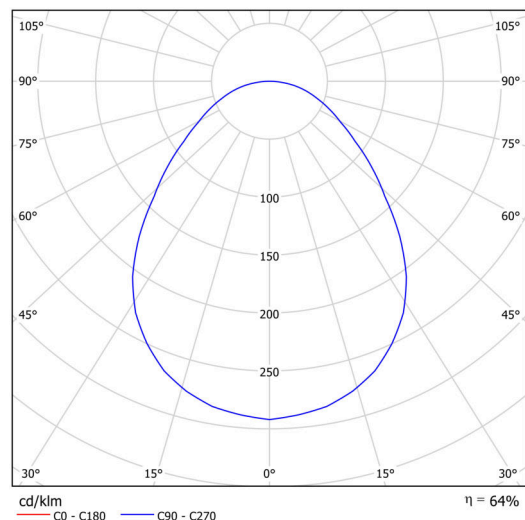

Luminous

Lum. flux of luminaire	1120 lm
Lum. flux of light source	2080 lm
Lum. flux of light source in emergency mode	200 lm
Temperature	4000 K
Rated life time LED L80/B10	100000 hours
CRI	Ra80
MacAdam	3
Blue light hazard	Risk group 0